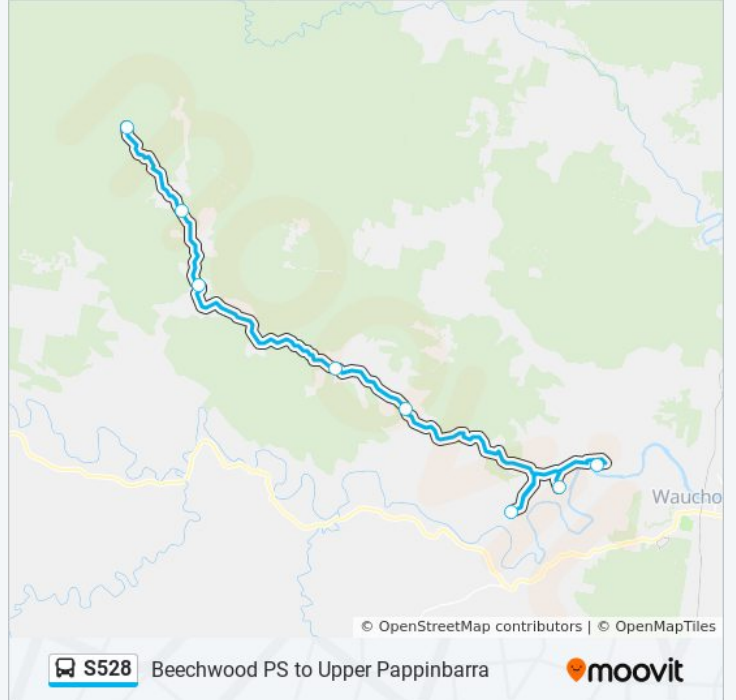

## Beechwood PS to Upper Pappinbarra

Get The App

The S528 bus line Beechwood PS to Upper Pappinbarra has one route. For regular weekdays, their operation hours are:  
(1) Upper Pappinbarra: 15:10  
Use the Moovit App to find the closest S528 bus station near you and find out when is the next S528 bus arriving.

### S528 bus Time Schedule

Upper Pappinbarra Route Timetable:

Sunday	Not Operational
Monday	15:10
Tuesday	15:10
Wednesday	15:10
Thursday	15:10
Friday	15:10
Saturday	Not Operational

### S528 bus Info

**Direction:** Upper Pappinbarra

**Stops:** 8

**Trip Duration:** 72 min

**Line Summary:**

S528 bus time schedules and route maps are available in an offline PDF at [moovitapp.com](https://moovitapp.com). Use the Moovit App to see live bus times, train schedule or subway schedule, and step-by-step directions for all public transit in Sydney.

© 2024 Moovit - All Rights Reserved