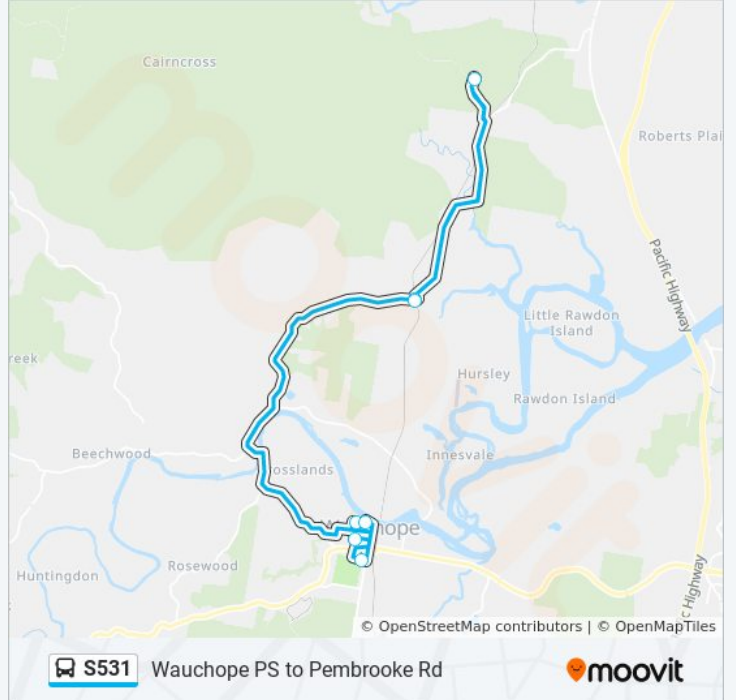

## Wauchope PS to Pembroke Rd

Get The App

The S531 bus line Wauchope PS to Pembroke Rd has one route. For regular weekdays, their operation hours are:

(1) Pembroke: 15:30

Use the Moovit App to find the closest S531 bus station near you and find out when is the next S531 bus arriving.

### Direction: Pembroke

7 stops

[VIEW LINE SCHEDULE](#)

- Wauchope Public School, Campbell St
- St Joseph's Primary School, King St
- Wauchope High School, Nelson St
- Mick Brabant Memorial Oval, Hastings St
- Pembroke Rd opp Stoney Creek Rd
- Reids Rd at Ramp Rd
- Pembroke Rd at Stoney Creek Rd

### S531 bus Info

**Direction:** Pembroke

**Stops:** 7

**Trip Duration:** 65 min

**Line Summary:**

S531 bus time schedules and route maps are available in an offline PDF at [moovitapp.com](https://moovitapp.com). Use the Moovit App to see live bus times, train schedule or subway schedule, and step-by-step directions for all public transit in Sydney.