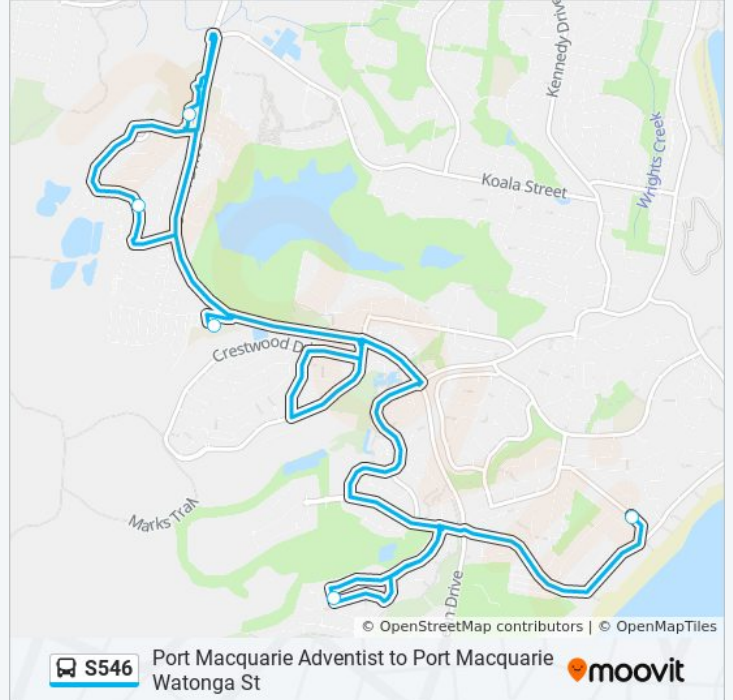

 S546

Port Macquarie Adventist to Port Macquarie Watonga St

Get The App

The S546 bus line Port Macquarie Adventist to Port Macquarie Watonga St has one route. For regular weekdays, their operation hours are:

(1) Port Macquarie: 15:05

Use the Moovit App to find the closest S546 bus station near you and find out when is the next S546 bus arriving.

Direction: Port Macquarie

5 stops

[VIEW LINE SCHEDULE](#)

St Peter's Primary School

Greenmeadows Dr at Gunmut Lane

Port Macquarie Adventist School

Crestwood Dr at Rowthorne Way

Amethyst Way at Marbuk Ave

S546 bus Time Schedule

Port Macquarie Route Timetable:

Sunday	Not Operational
Monday	15:05
Tuesday	15:05
Wednesday	Not Operational
Thursday	Not Operational
Friday	Not Operational
Saturday	Not Operational

S546 bus Info

Direction: Port Macquarie

Stops: 5

Trip Duration: 30 min

Line Summary:

S546 bus time schedules and route maps are available in an offline PDF at moovitapp.com. Use the [Moovit App](#) to see live bus times, train schedule or subway schedule, and step-by-step directions for all public transit in Sydney.