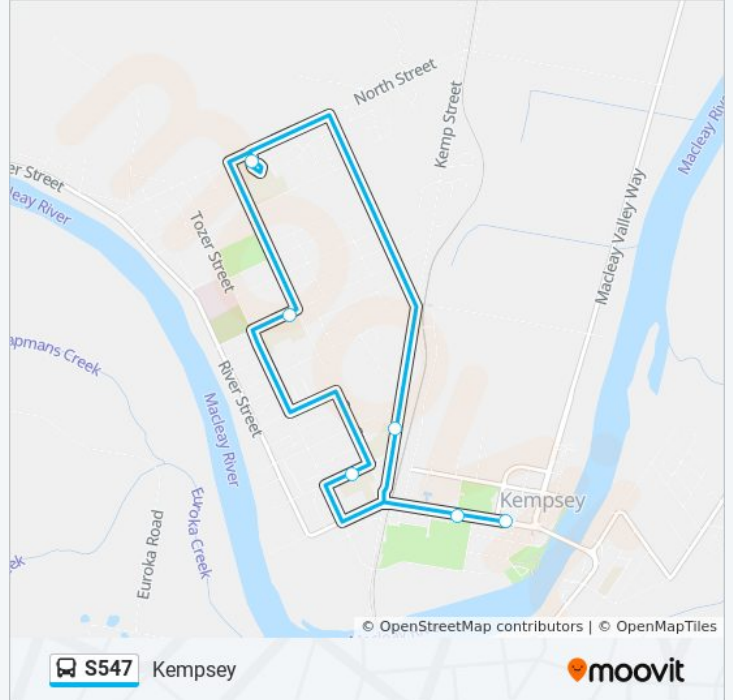

### Direction: Kempsey

6 stops

[VIEW LINE SCHEDULE](#)

Belgrave St opp Holman St

St Joseph's Primary School, Kemp St

St Paul's College

Kempsey High School, Broughton St

Kempsey West Public School, Marsh St

Belgrave St after Stuart St

### S547 bus Info

**Direction:** Kempsey

**Stops:** 6

**Trip Duration:** 22 min

**Line Summary:**

S547 bus time schedules and route maps are available in an offline PDF at [moovitapp.com](https://moovitapp.com). Use the [Moovit App](#) to see live bus times, train schedule or subway schedule, and step-by-step directions for all public transit in Sydney.