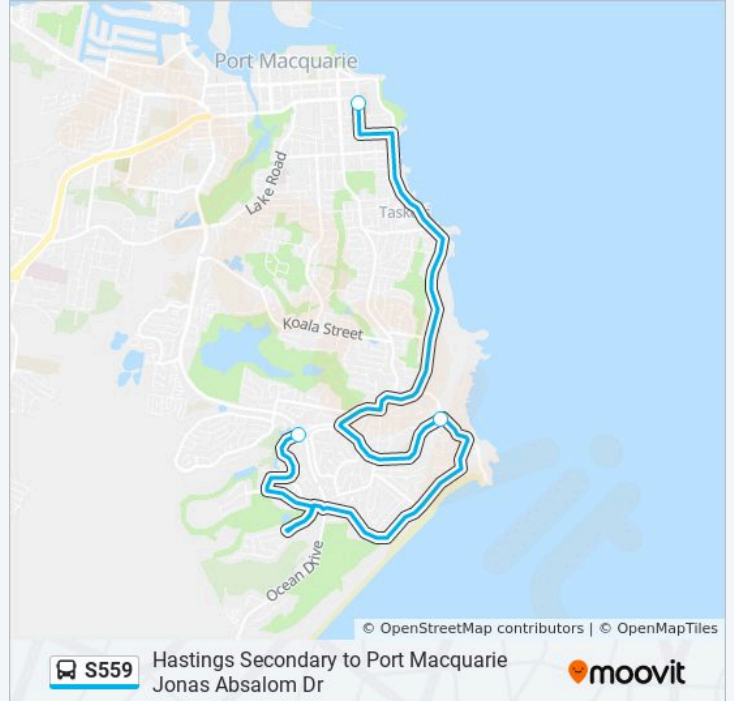

 **S559**

Hastings Secondary to Port Macquarie Jonas Absalom Dr

Get The App

The S559 bus line Hastings Secondary to Port Macquarie Jonas Absalom Dr has one route. For regular weekdays, their operation hours are:

(1) Port Macquarie: 14:25

Use the Moovit App to find the closest S559 bus station near you and find out when is the next S559 bus arriving.

Direction: Port Macquarie

3 stops

[VIEW LINE SCHEDULE](#)

Hastings Secondary College Port Macquarie
Campus, Owen St

Bangalay Dr before Lighthouse Rd

Marbuk Ave before Amethyst Way

S559 bus Time Schedule

Port Macquarie Route Timetable:

Sunday	Not Operational
Monday	14:25
Tuesday	14:25
Wednesday	14:25
Thursday	14:25
Friday	14:25
Saturday	Not Operational

S559 bus Info

Direction: Port Macquarie

Stops: 3

Trip Duration: 28 min

Line Summary:

S559 bus time schedules and route maps are available in an offline PDF at moovitapp.com. Use the Moovit App to see live bus times, train schedule or subway schedule, and step-by-step directions for all public transit in Sydney.