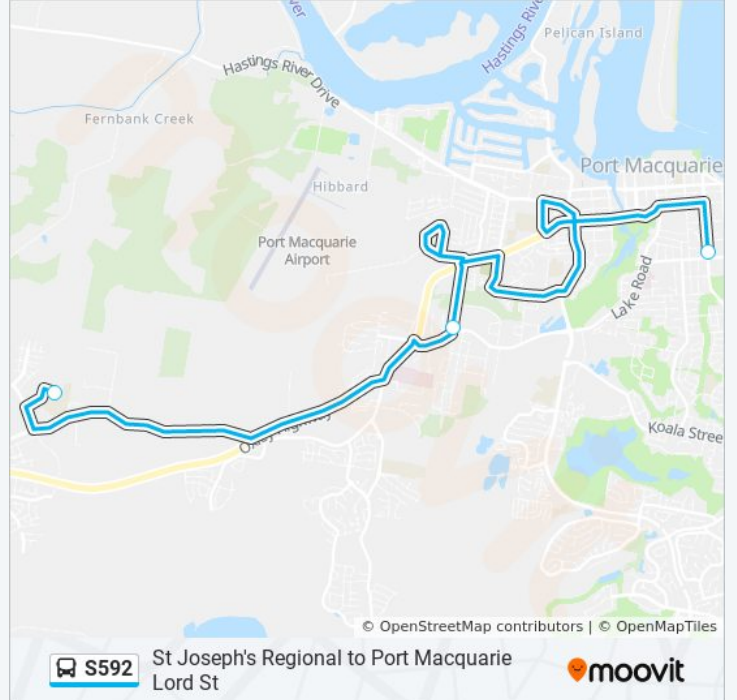

S592

St Joseph's Regional to Port Macquarie Lord St

Get The App

The S592 bus line St Joseph's Regional to Port Macquarie Lord St has one route. For regular weekdays, their operation hours are:

(1) Port Macquarie: 15:45

Use the Moovit App to find the closest S592 bus station near you and find out when is the next S592 bus arriving.

Direction: Port Macquarie

3 stops

[VIEW LINE SCHEDULE](#)

St Joseph's Regional College

Fernhill Rd at Siren Rd

The Salvation Army Church, Lord St

S592 bus Time Schedule

Port Macquarie Route Timetable:

Sunday	Not Operational
Monday	15:45
Tuesday	15:45
Wednesday	15:45
Thursday	15:45
Friday	15:45
Saturday	Not Operational

S592 bus Info

Direction: Port Macquarie

Stops: 3

Trip Duration: 31 min

Line Summary:

S592 bus time schedules and route maps are available in an offline PDF at moovitapp.com. Use the Moovit App to see live bus times, train schedule or subway schedule, and step-by-step directions for all public transit in Sydney.