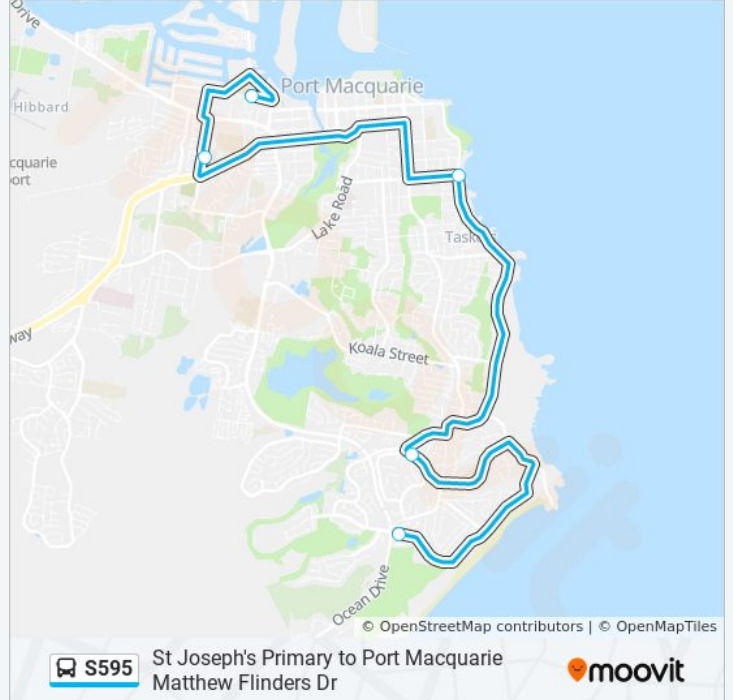

## St Joseph's Primary to Port Macquarie Matthew Flinders Dr

Get The App

The S595 bus line St Joseph's Primary to Port Macquarie Matthew Flinders Dr has one route. For regular weekdays, their operation hours are:

(1) Port Macquarie: 15:15

Use the Moovit App to find the closest S595 bus station near you and find out when is the next S595 bus arriving.

### Direction: Port Macquarie

5 stops

[VIEW LINE SCHEDULE](#)

St Joseph's Primary School, Warlters St

Westport Public School, Widderson St

Hill St at Pacific Dr

Bangalay Dr opp Burrawong Dr

Matthew Flinders Dr before Ocean Dr

### S595 bus Info

**Direction:** Port Macquarie

**Stops:** 5

**Trip Duration:** 40 min

**Line Summary:**

S595 bus time schedules and route maps are available in an offline PDF at [moovitapp.com](https://moovitapp.com). Use the [Moovit App](#) to see live bus times, train schedule or subway schedule, and step-by-step directions for all public transit in Sydney.