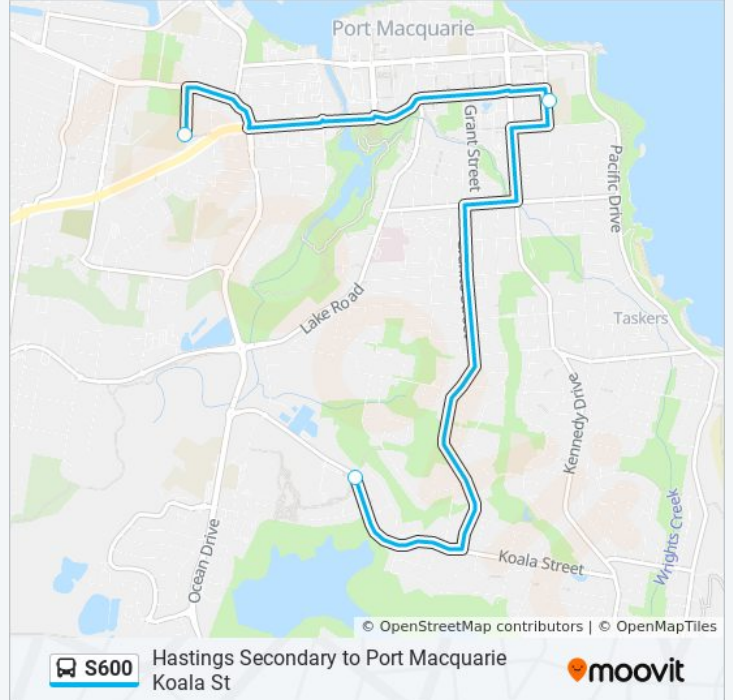

 S600

Hastings Secondary to Port Macquarie Koala St

Get The App

The S600 bus line Hastings Secondary to Port Macquarie Koala St has one route. For regular weekdays, their operation hours are:

(1) Port Macquarie: 14:27

Use the Moovit App to find the closest S600 bus station near you and find out when is the next S600 bus arriving.

Direction: Port Macquarie

3 stops

[VIEW LINE SCHEDULE](#)

Hastings Secondary College Westport Campus,
Findlay Ave

Hastings Secondary College Port Macquarie
Campus, Owen St

Koala St opp Shearer St

S600 bus Time Schedule

Port Macquarie Route Timetable:

Sunday	Not Operational
Monday	14:27
Tuesday	14:27
Wednesday	14:27
Thursday	14:27
Friday	14:27
Saturday	Not Operational

S600 bus Info

Direction: Port Macquarie

Stops: 3

Trip Duration: 17 min

Line Summary:

S600 bus time schedules and route maps are available in an offline PDF at moovitapp.com. Use the [Moovit App](#) to see live bus times, train schedule or subway schedule, and step-by-step directions for all public transit in Sydney.