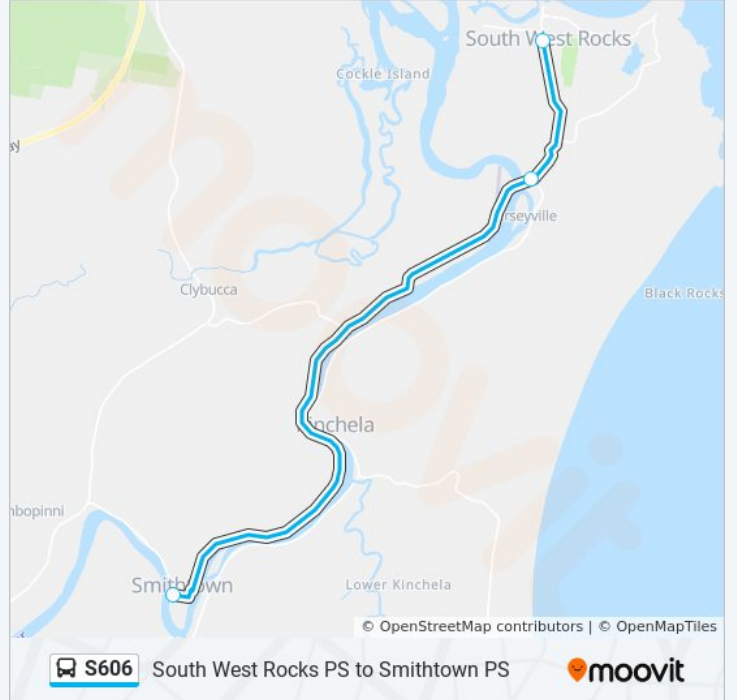

 S606

South West Rocks PS to Smithtown PS

Get The App

The S606 bus line South West Rocks PS to Smithtown PS has one route. For regular weekdays, their operation hours are:

(1) Smithtown: 15:05

Use the Moovit App to find the closest S606 bus station near you and find out when is the next S606 bus arriving.

Direction: Smithtown

3 stops

[VIEW LINE SCHEDULE](#)

South West Rocks Public School, Gregory St

Plummers Lane after South West Rocks Rd

Smithtown Public School, Cannane St

S606 bus Time Schedule

Smithtown Route Timetable:

Sunday	Not Operational
Monday	15:05
Tuesday	15:05
Wednesday	15:05
Thursday	15:05
Friday	15:05
Saturday	Not Operational

S606 bus Info

Direction: Smithtown

Stops: 3

Trip Duration: 20 min

Line Summary:

S606 bus time schedules and route maps are available in an offline PDF at moovitapp.com. Use the [Moovit App](#) to see live bus times, train schedule or subway schedule, and step-by-step directions for all public transit in Sydney.