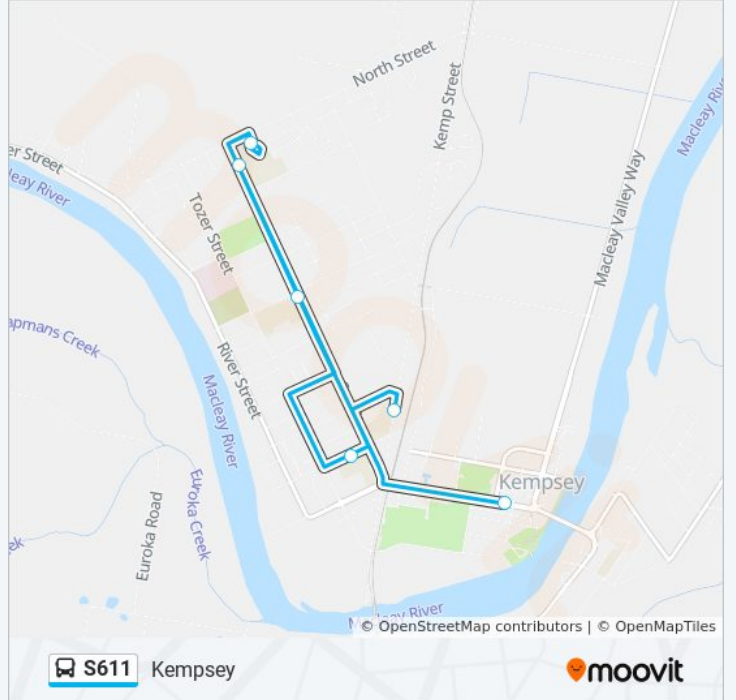

### Direction: Kempsey

6 stops

[VIEW LINE SCHEDULE](#)

St Joseph's Primary School, Kemp St

Kempsey West Public School, Marsh St

Kempsey High School, Sea St

St Paul's College

St Paul's College, Sea St

Belgrave St after Stuart St

### S611 bus Time Schedule

Kempsey Route Timetable:

Sunday	Not Operational
Monday	15:42
Tuesday	15:42
Wednesday	15:42
Thursday	15:42
Friday	15:42
Saturday	Not Operational

### S611 bus Info

**Direction:** Kempsey

**Stops:** 6

**Trip Duration:** 15 min

**Line Summary:**

S611 bus time schedules and route maps are available in an offline PDF at [moovitapp.com](https://moovitapp.com). Use the Moovit App to see live bus times, train schedule or subway schedule, and step-by-step directions for all public transit in Sydney.