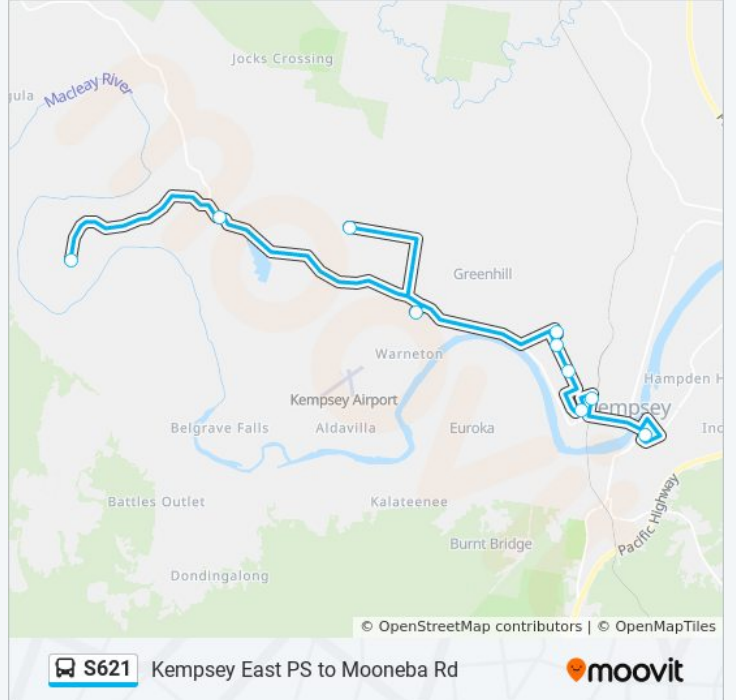

 S621

Kempsey East PS to Mooneba Rd

Get The App

The S621 bus line Kempsey East PS to Mooneba Rd has one route. For regular weekdays, their operation hours are:

(1) Mooneba: 15:18

Use the Moovit App to find the closest S621 bus station near you and find out when is the next S621 bus arriving.

Direction: Mooneba

10 stops

[VIEW LINE SCHEDULE](#)

- Kempsey East Public School, Innes St
- St Joseph's Primary School, Kemp St
- Kempsey West Public School, Marsh St
- Kempsey High School, Sea St
- Sea St at Leith St
- St Paul's College
- Aldavilla Primary School
- Bushland Dr at Grey Gum Cres
- Armidale Rd at Mooneba Rd
- Mooneba Rd at Ducats Lane

S621 bus Time Schedule

Mooneba Route Timetable:

Sunday	Not Operational
Monday	15:18
Tuesday	15:18
Wednesday	15:18
Thursday	15:18
Friday	15:18
Saturday	Not Operational

S621 bus Info

Direction: Mooneba

Stops: 10

Trip Duration: 61 min

Line Summary:

S621 bus time schedules and route maps are available in an offline PDF at moovitapp.com. Use the Moovit App to see live bus times, train schedule or subway schedule, and step-by-step directions for all public transit in Sydney.