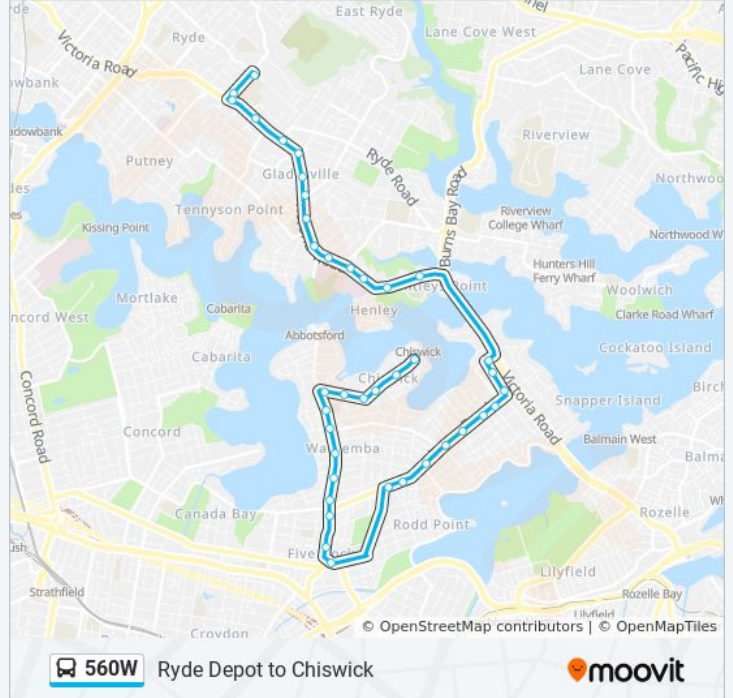

Direction: Chiswick

40 stops

[VIEW LINE SCHEDULE](#)

- Holy Cross College, Cressy Rd
- Holy Cross College, Victoria Rd
- Victoria Rd opp Weaver St
- Victoria Rd at Monash Rd
- Victoria Rd at Westminster Rd
- Victoria Rd opp Gerard St
- GladesHill Presbyterian Church, Victoria Rd
- Victoria Rd before Cowell St
- Victoria Rd after Batemans Rd
- Victoria Rd opp Gladesville Hospital
- Victoria Rd at Salter St
- Victoria Rd after Salter St
- Victoria Rd opp Gladesville Reserve
- Victoria Rd opp Riverside Girls High School
- Westbourne St at Marlborough St
- Marlborough St before Tavistock St
- Marlborough St before Lyons Rd
- Lyons Rd at Tranmere St
- Lyons Rd at Thompson St
- Lyons Rd at Gipps St
- Lyons Rd at Janet St
- Lyons Rd opp Mons St

Trip Duration: 39 min

Line Summary:

Lyons Rd after Lamrock Ave

Lyons Rd before Ingham Ave

Ingham Ave opp Five Dock Park

Ingham Ave at First Ave

Ramsay Rd at Fairlight St

Five Dock Shops, Great North Rd

Great North Rd before Lyons Rd

Great North Rd at Kerin Ave

Great North Rd opp Halley St

Great North Rd at Reginald St

Great North Rd at Bickleigh St

Great North Rd opp Abbotsford Public School

Blackwall Point Rd after Great North Rd

Blackwall Point Rd after Melrose Cr

Blackwall Point Rd opp Allison Park

Blackwall Point Rd opp Parkview Rd

Blackwall Point Rd opp Withers St

Chiswick Shops, Blackwall Point Rd

560W bus time schedules and route maps are available in an offline PDF at moovitapp.com. Use the Moovit App to see live bus times, train schedule or subway schedule, and step-by-step directions for all public transit in Sydney.