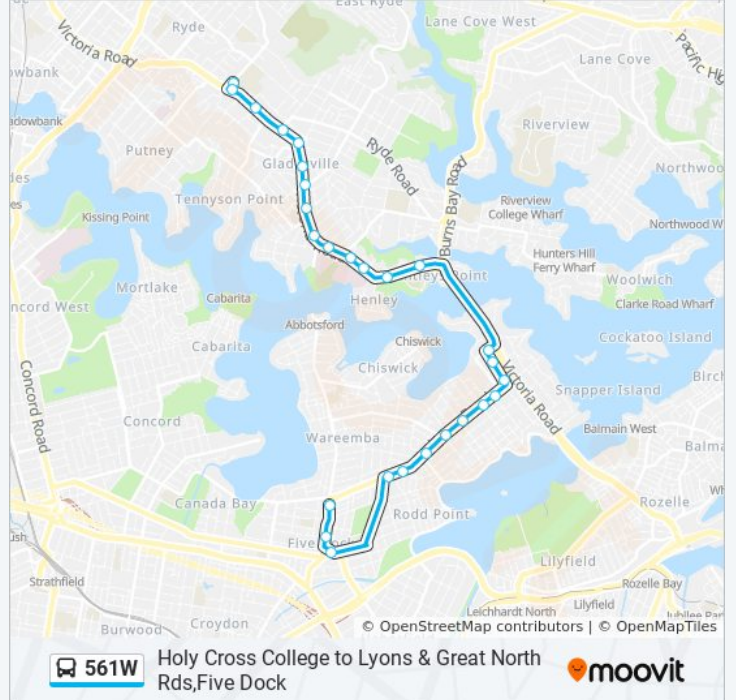

(1) Five Dock: 15:20

Use the Moovit App to find the closest 561W bus station near you and find out when is the next 561W bus arriving.

### Direction: Five Dock

27 stops

[VIEW LINE SCHEDULE](#)

- Holy Cross College, Cressy Rd
- Holy Cross College, Victoria Rd
- Victoria Rd opp Weaver St
- Victoria Rd at Monash Rd
- Victoria Rd at Westminster Rd
- Victoria Rd opp Gerard St
- GladesHill Presbyterian Church, Victoria Rd
- Victoria Rd before Cowell St
- Victoria Rd after Batemans Rd
- Victoria Rd opp Gladesville Hospital
- Victoria Rd at Salter St
- Victoria Rd after Salter St
- Victoria Rd opp Gladesville Reserve
- Victoria Rd opp Riverside Girls High School
- Westbourne St at Marlborough St
- Marlborough St before Tavistock St
- Marlborough St before Lyons Rd
- Lyons Rd at Tranmere St
- Lyons Rd at Thompson St
- Lyons Rd at Gipps St
- Lyons Rd at Janet St

### 561W bus Info

**Direction:** Five Dock

**Stops:** 27

**Trip Duration:** 26 min

**Line Summary:**

Lyons Rd opp Mons St

Lyons Rd after Lamrock Ave

Lyons Rd before Ingham Ave

Ramsay Rd at Fairlight St

Five Dock Shops, Great North Rd

Great North Rd before Lyons Rd

561W bus time schedules and route maps are available in an offline PDF at [moovitapp.com](https://moovitapp.com). Use the [Moovit App](#) to see live bus times, train schedule or subway schedule, and step-by-step directions for all public transit in Sydney.