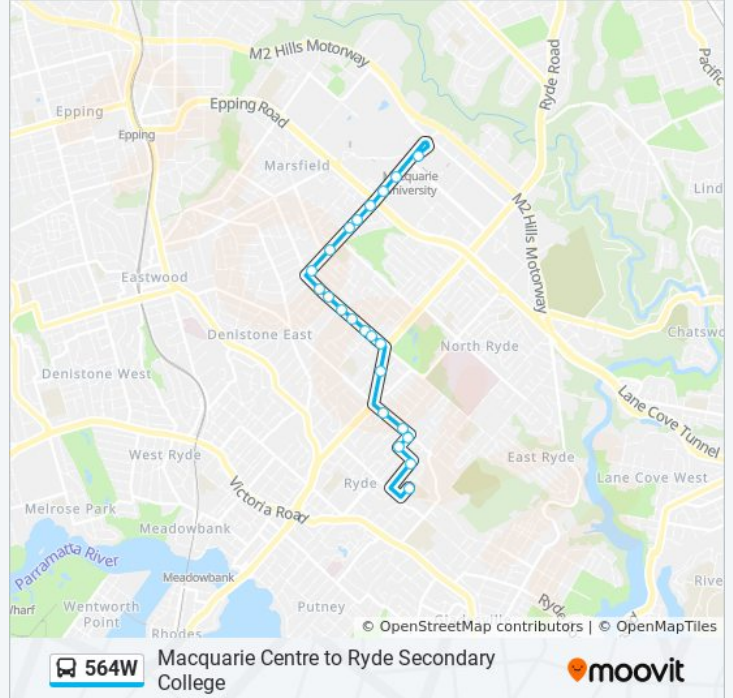

### Direction: Macquarie Centre

23 stops

[VIEW LINE SCHEDULE](#)

- Ryde Secondary College, Malvina Rd
- Aitchandar Rd at Bidgee Rd
- Gardener Ave opp Bidgee Rd
- Gardener Ave at Quarry Rd
- Quarry Rd after Jones St
- Quarry Rd after Dobson Cres
- Lane Cove Rd opp Byron Park
- Bridge Rd opp Eastview Ave
- Bridge Rd at Smalls Rd
- Bridge Rd opp Flinders Rd
- Bridge Rd opp Brendon St
- Bridge Rd at Dorothy St
- Bridge Rd before Ellen St
- Bridge Rd at Watts Rd
- Herring Rd opp Bridge Rd
- Herring Rd opp Kent Road Public School
- Herring Rd opp Adelphi Rd
- Herring Rd opp Dora St
- Ranch Hotel, Herring Rd
- Herring Rd opp Ivanhoe Pl
- Dunmore Lang College, Herring Rd

### 564W bus Info

**Direction:** Macquarie Centre

**Stops:** 23

**Trip Duration:** 30 min

**Line Summary:**

Macquarie University Station, Herring Rd, Stand E

Macquarie Centre, Stand A

### Direction: Ryde Sc

25 stops

[VIEW LINE SCHEDULE](#)

Macquarie Centre, Stand A

Herring Rd opp Dunmore Lang College

Herring Rd after Ivanhoe Pl

Herring Rd opp Ranch Hotel

Herring Rd after Dora St

### 564W bus Info

**Direction:** Ryde Sc

**Stops:** 25

**Trip Duration:** 20 min

**Line Summary:**

Quarry Rd opp Woodbine Cres

Quarry Rd opp Jones St

Gardener Ave at Quarry Rd