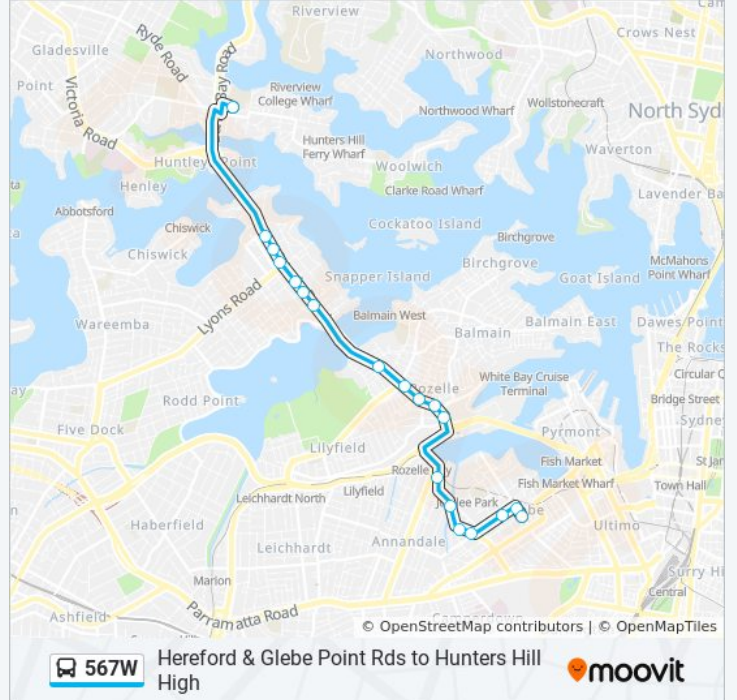

### 567W bus Info

**Direction:** Glebe Point

**Stops:** 32

**Trip Duration:** 34 min

**Line Summary:**

Footbridge

Parramatta Rd opp Victoria Park

Glebe Point Rd after Parramatta Rd

Glebe Point Rd opp Leichhardt St

Federal Rd opp Bicentennial Park

**Direction: Hunters Hill HS**

20 stops

[VIEW LINE SCHEDULE](#)

Glebe Point Rd at Hereford St

Glebe Library, Glebe Point Rd

Wigram Rd opp Bell Lane

Sunday	Not Operational
Monday	07:48
Tuesday	07:48
Wednesday	07:48
Thursday	07:48
Friday	07:48
Saturday	Not Operational

**567W bus Info**

**Direction:** Hunters Hill HS

**Stops:** 20

**Trip Duration:** 27 min

**Line Summary:**

Victoria Rd at Tavistock St

Victoria Rd before Westbourne St

Hunters Hill High School, The Avenue

567W bus time schedules and route maps are available in an offline PDF at [moovitapp.com](https://moovitapp.com). Use the [Moovit App](#) to see live bus times, train schedule or subway schedule, and step-by-step directions for all public transit in Sydney.