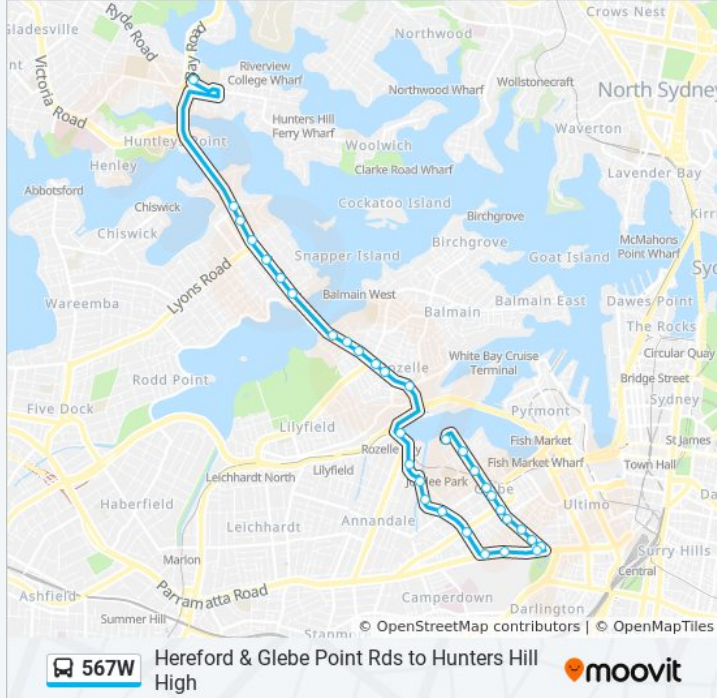

### Direction: Glebe Point

32 stops

[VIEW LINE SCHEDULE](#)

- Hunters Hill High School, The Avenue
- Victoria Rd after Wolseley St
- Victoria Rd before Seymour St
- Victoria Rd before Lyons Rd
- Victoria Rd at Edwin St
- Victoria Rd before Day St
- Victoria Rd after Park Ave
- Victoria Rd opp Clubb St
- Victoria Rd after Terry St
- Victoria Rd at Wellington St
- Victoria Rd after Darling St
- Victoria Rd before Evans St
- Victoria Rd at Loughlin St
- Rozelle Bay, The Crescent
- The Crescent opp Trafalgar St
- The Crescent after Nelson St
- The Crescent before Scotsman St
- Minogue Cres before Wigram Rd
- Ross St after Bridge Rd
- Parramatta Rd opp University of Sydney Ross St Gate
- Parramatta Rd opp University of Sydney

### 567W bus Info

**Direction:** Glebe Point

**Stops:** 32

**Trip Duration:** 34 min

**Line Summary:**

Footbridge

Parramatta Rd opp Victoria Park

Glebe Point Rd after Parramatta Rd

Glebe Public School, Glebe Point Rd

Glebe Point Rd at Mitchell St

Glebe Point Rd at St Johns Rd

Glebe Point Rd before Bridge Rd

Glebe Point Rd at Hereford St

Glebe Library, Glebe Point Rd

Glebe Point Rd opp Forsyth St

Glebe Point Rd opp Leichhardt St

Federal Rd opp Bicentennial Park

**Direction: Hunters Hill HS**

20 stops

[VIEW LINE SCHEDULE](#)

Glebe Point Rd at Hereford St

Glebe Library, Glebe Point Rd

Wigram Rd opp Bell Lane