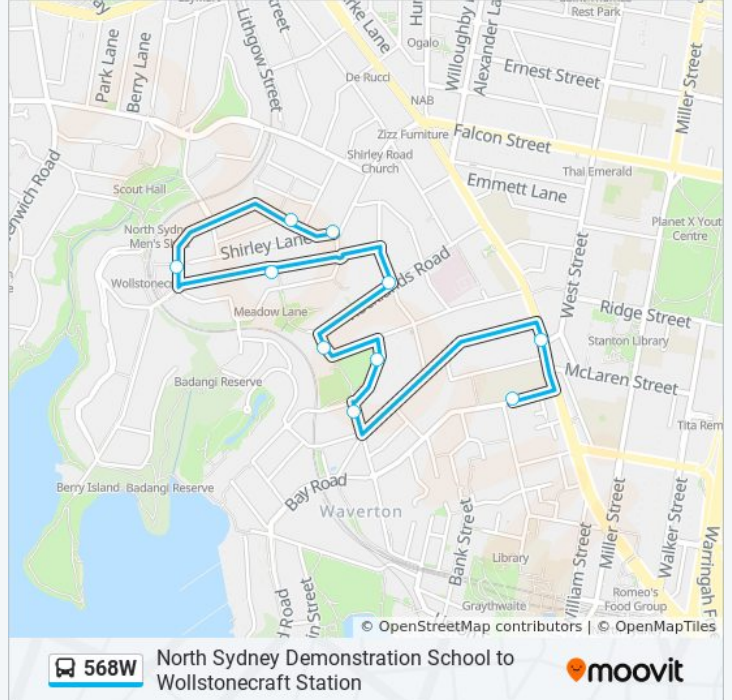

 **568W**

North Sydney Demonstration School to Wollstonecraft Station

Get The App

The 568W bus line North Sydney Demonstration School to Wollstonecraft Station has one route. For regular weekdays, their operation hours are:

(1) Milner Cres before Shirley Rd: 15:13

Use the Moovit App to find the closest 568W bus station near you and find out when is the next 568W bus arriving.

Direction: Milner Cres before Shirley Rd

10 stops

Wollstonecraft Station, Milner Cres

Milner Cr opp Selwyn St

Milner Cr at Shirley Rd

568W bus Time Schedule

Milner Cres before Shirley Rd Route Timetable:

Sunday	Not Operational
Monday	15:13
Tuesday	15:13
Wednesday	Not Operational
Thursday	Not Operational
Friday	Not Operational
Saturday	Not Operational

568W bus Info

Direction: Milner Cres before Shirley Rd

Stops: 10

Trip Duration: 10 min

Line Summary:

568W bus time schedules and route maps are available in an offline PDF at moovitapp.com. Use the [Moovit App](#) to see live bus times, train schedule or subway schedule, and step-by-step directions for all public transit in Sydney.