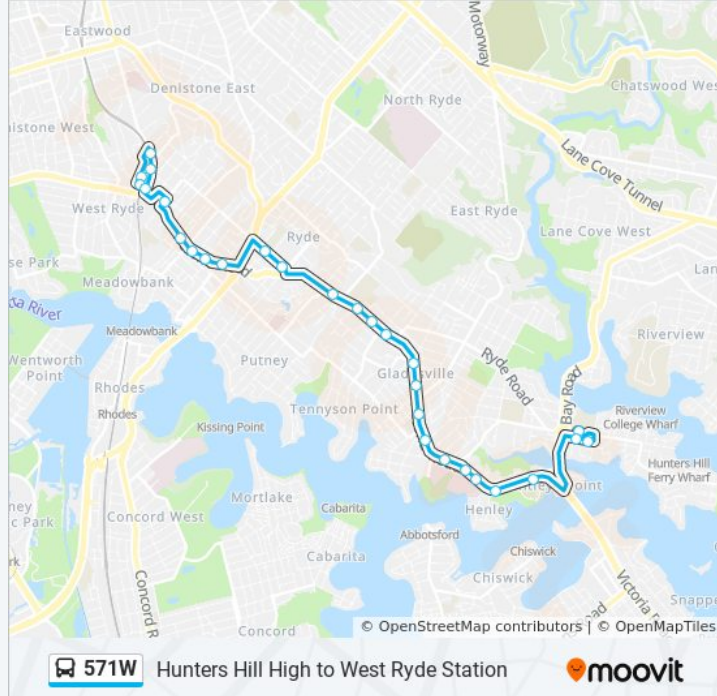

 571W

Hunters Hill High to West Ryde Station

Get The App

The 571W bus line Hunters Hill High to West Ryde Station has one route. For regular weekdays, their operation hours are:

(1) West Ryde: 15:23

Use the Moovit App to find the closest 571W bus station near you and find out when is the next 571W bus arriving.

Direction: West Ryde

27 stops

[VIEW LINE SCHEDULE](#)

- Hunters Hill High School, The Avenue
- Church St before Moorefield Ave
- Church St opp C A Fairland Hall
- Riverside Girls High School, Victoria Rd
- Gladesville Reserve, Victoria Rd
- Gladesville Hospital, Victoria Rd
- Victoria Rd opp Salter St
- Gladesville Hospital, Victoria Rd
- Victoria Rd at Pearson St
- Trim Place, Victoria Rd
- Victoria Rd after Hepburn Ave
- Victoria Rd at Osgathorpe Rd
- Victoria Rd before Tennyson Rd
- Victoria Rd at Weaver St
- Ryde Aquatic Leisure Centre, Victoria Rd
- St Charles Primary School, Victoria Rd
- Blaxland Rd before Hatton St
- Blaxland Rd opp Top Ryde Community Health Centre
- Victoria Rd at Belmore St
- Victoria Rd before Bowden St
- Victoria Rd at Forsyth St

Trip Duration: 35 min

Line Summary:

Hermitage Rd before Herbert St

West Ryde Station, Ryedale Rd

Ryedale Rd opp Ryde Eastwood Leagues Club

Ryedale Rd before Marlow Ave

West Pde after Miriam Rd

West Ryde Station (Set Down)

571W bus time schedules and route maps are available in an offline PDF at moovitapp.com. Use the [Moovit App](#) to see live bus times, train schedule or subway schedule, and step-by-step directions for all public transit in Sydney.