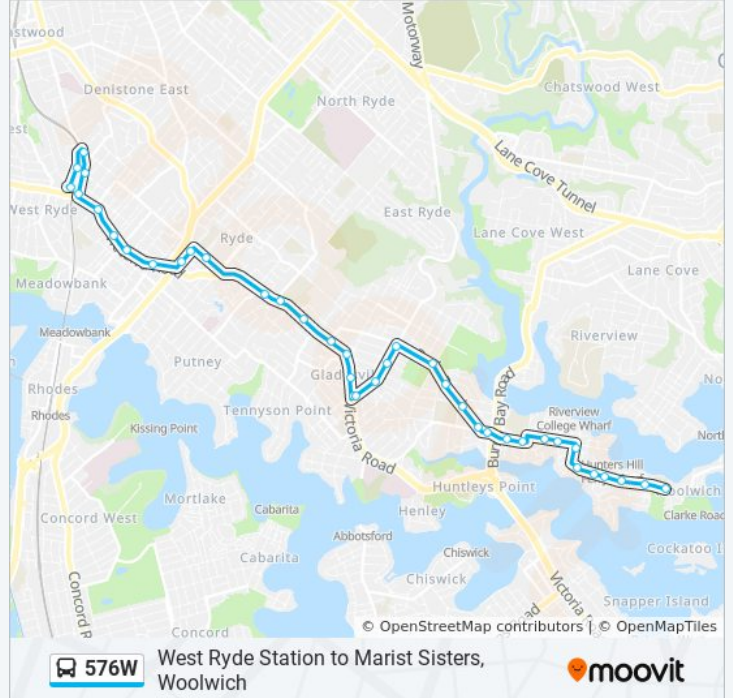

Use the Moovit App to find the closest 576W bus station near you and find out when is the next 576W bus arriving.

Direction: W'Wich-Marist Sisters

41 stops

[VIEW LINE SCHEDULE](#)

- West Ryde Station, Stand D
- West Pde before Miriam Rd
- Ryedale Rd after Marlow Ave
- Ryde Eastwood Leagues Club, Ryedale Rd
- Ryedale Rd opp West Ryde Station
- Victoria Rd after Hermitage Rd
- Victoria Rd at Forsyth St
- Victoria Rd after Bowden St
- Victoria Rd opp Ryde Police Station
- Ryde Wesley Uniting Church, Church St
- Top Ryde Shops, Church St
- Blaxland Rd at Argyle Ave
- Blaxland Rd at Princes St
- Victoria Rd opp St Charles Primary School
- Holy Cross College, Victoria Rd
- Victoria Rd opp Weaver St
- Victoria Rd at Monash Rd
- Victoria Rd at Westminster Rd
- Victoria Rd opp Gerard St
- GladesHill Presbyterian Church, Victoria Rd
- GladesHill Presbyterian Church, Pittwater Rd

576W bus Info

Direction: W'Wich-Marist Sisters

Stops: 41

Trip Duration: 32 min

Line Summary:

Pittwater Rd opp Auburn St
 Pittwater Rd opp Aston St
 Pittwater Rd at Ryde Rd
 Ryde Rd before Park Rd
 Ryde Rd at Abigail St
 Ryde Rd opp St Joseph's College
 Ryde Rd opp Gladesville Rd
 Gladesville Rd before Joubert St North
 C A Fairland Hall, Church St
 Church St before Mount St
 Hunters Hill Community Church, Alexandra St
 Hunters Hill Post Office, Alexandra St
 All Saints' Church, Ferry St
 Woolwich Rd at Passy Ave
 Woolwich Rd at Crescent St
 Woolwich Rd opp Hunters Hill Tennis Club
 Woolwich Rd at Vernon St
 Woolwich Rd before Serpentine Rd
 IRT Woolwich, Woolwich Rd
 Marist Sisters College, Woolwich Rd, Stand B

Direction: West Ryde

33 stops

[VIEW LINE SCHEDULE](#)

Woolwich Rd opp Marist Sisters College, Stand A
 Woolwich Rd at Glenview Rd
 Hunters Hill Tennis Club, Woolwich Rd
 Woolwich Rd at Wybalena Rd
 Woolwich Rd at Ferry St
 Ferry St opp All Saints' Church
 Alexandra St opp Hunters Hill Post Office
 Hunters Hill Public School, Alexandra St
 Church St before Moorefield Ave