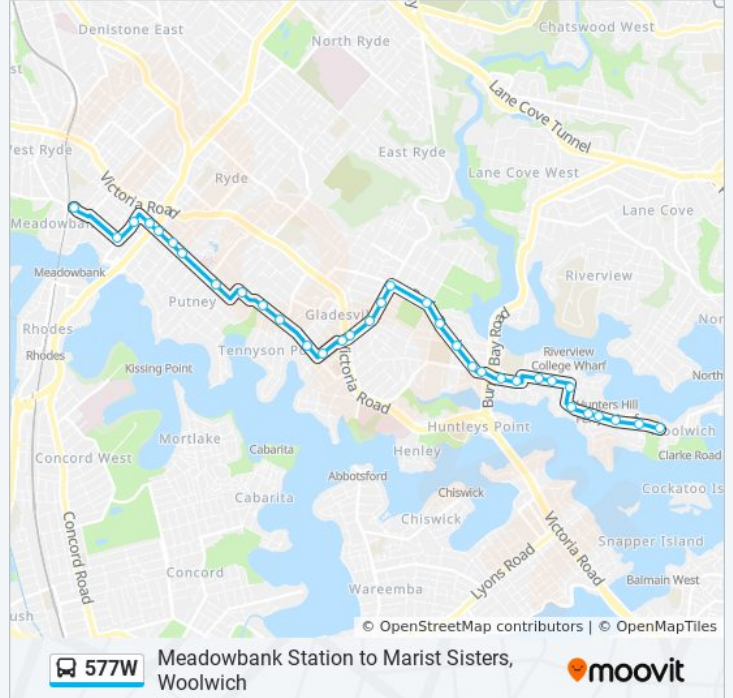

Use the Moovit App to find the closest 577W bus station near you and find out when is the next 577W bus arriving.

Direction: Meadowbank Station

33 stops

[VIEW LINE SCHEDULE](#)

Woolwich Rd opp Marist Sisters College, Stand A

Morrison Rd at Bayview St
 Morrison Rd after Bass St
 Donnelly Park, Morrison Rd
 Morrison Rd at Delange Rd
 Morrison Rd at Princes St
 Morrison Rd at Regent St
 Morrison Rd before Church St
 Morrison Rd before Belmore St
 Belmore St opp Meadowbank Public School
 Belmore St opp Constitution Rd
 Constitution Rd at Hamilton Cr West
 Meadowbank Station, Constitution Rd

Direction: W'Wich-Marist Sisters

37 stops

[VIEW LINE SCHEDULE](#)

Meadowbank Station, Constitution Rd
 Constitution Rd before Belmore St
 Belmore St opp Suttor Ave
 Morrison Rd before Church St
 Morrison Rd after Church St
 Thomas Bowden Retirement Village, Morrison Rd
 Morrison Rd at Princes St
 Morrison Rd opp Delange Rd
 Morrison Rd opp Mitchell St
 Morrison Rd after Acacia Ave
 Bremner Park, Morrison Rd
 Morrison Rd at Tennyson Rd
 Morrison Rd opp Champion Rd
 Morrison Rd after Western Cres
 Ross St at Raven St
 Jordan St opp Christ Church Gladesville
 GladesHill Presbyterian Church, Pittwater Rd

Stops: 37

Trip Duration: 32 min

Line Summary:

Pittwater Rd opp Auburn St
 Pittwater Rd opp Aston St
 Pittwater Rd at Ryde Rd
 Ryde Rd before Park Rd
 Ryde Rd at Abigail St
 Ryde Rd opp St Joseph's College
 Ryde Rd opp Gladesville Rd
 Gladesville Rd before Joubert St North
 C A Fairland Hall, Church St
 Church St before Mount St
 Hunters Hill Community Church, Alexandra St
 Hunters Hill Post Office, Alexandra St
 All Saints' Church, Ferry St
 Woolwich Rd at Passy Ave
 Woolwich Rd at Crescent St
 Woolwich Rd opp Hunters Hill Tennis Club
 Woolwich Rd at Vernon St
 Woolwich Rd before Serpentine Rd
 IRT Woolwich, Woolwich Rd
 Marist Sisters College, Woolwich Rd, Stand B