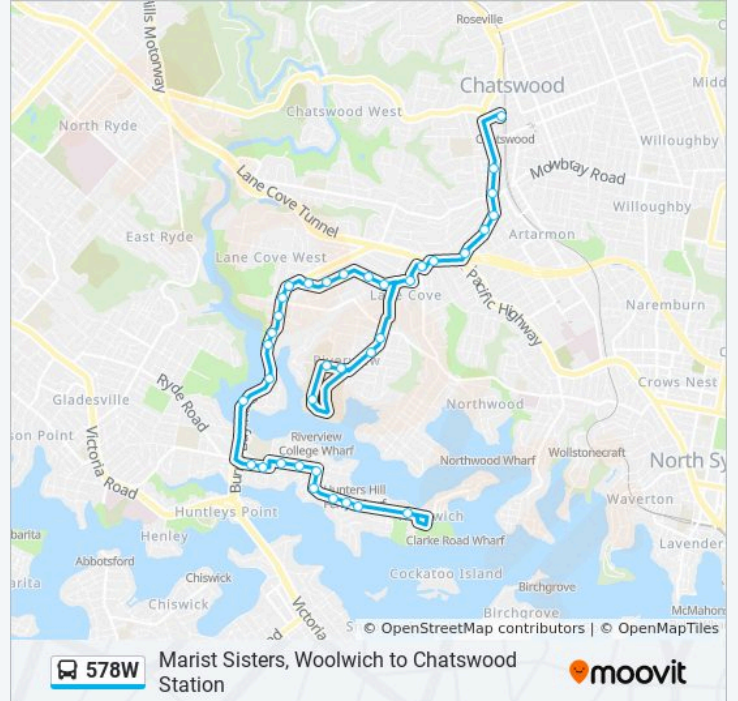

Sunday	Not Operational
Monday	15:30
Tuesday	15:30
Wednesday	15:30
Thursday	15:00
Friday	15:30
Saturday	Not Operational

578W bus Info

Direction: Chatswood

Stops: 39

Trip Duration: 50 min

Line Summary:

Burns Bay Rd at Graham St

St Ignatius' College, School Grounds, St John House

Marjorie York Park, Tambourine Bay Rd

Lane Cove Post Office, Burns Bay Rd

Birdwood Ave before Longueville Rd

Lane Cove Interchange, Longueville Rd, Stand B

Pacific Hwy at Burley St

Pacific Hwy opp Eric Rd

Pacific Hwy opp Palmer St

Pacific Hwy after Mowbray Rd

Pacific Hwy at Sutherland Rd

Chatswood Station, Railway St, Stand H

578W bus time schedules and route maps are available in an offline PDF at moovitapp.com. Use the Moovit App to see live bus times, train schedule or subway schedule, and step-by-step directions for all public transit in Sydney.

© 2024 Moovit - All Rights Reserved