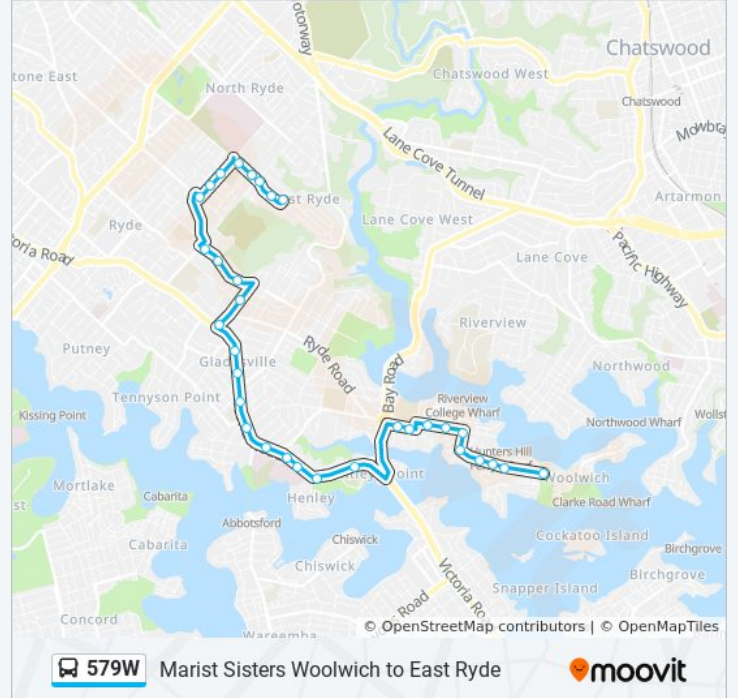

Direction: East Ryde

32 stops

[VIEW LINE SCHEDULE](#)

Woolwich Rd opp Marist Sisters College, Stand A

Woolwich Rd at Glenview Rd

Hunters Hill Tennis Club, Woolwich Rd

Woolwich Rd at Wybalena Rd

Woolwich Rd at Ferry St

Ferry St opp All Saints' Church

Alexandra St opp Hunters Hill Post Office

Hunters Hill Public School, Alexandra St

Church St before Moorefield Ave

Church St opp C A Fairland Hall

Riverside Girls High School, Victoria Rd

579W bus Info

Direction: East Ryde

Stops: 32

Trip Duration: 24 min

Line Summary:

43A Higginbotham Rd

Higginbotham Rd before Cressy Rd

Quarry Rd at Badajoz Rd

Badajoz Rd opp Callaghan St

Badajoz Rd before Nerang St

Twin Rd opp Ryde East Public School

Twin Rd opp John Miller St

Moncrieff Dr after Cressy Rd

Moncrieff Dr opp Cilento Cres

Sager Place Centre, Sager Pl