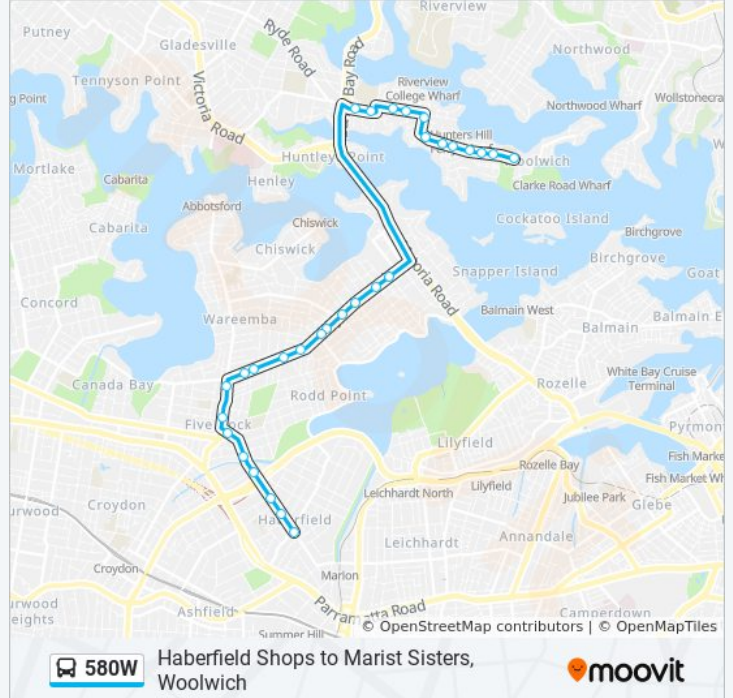

Use the Moovit App to find the closest 580W bus station near you and find out when is the next 580W bus arriving.

Direction: W'Wich-Marist Sisters

34 stops

[VIEW LINE SCHEDULE](#)

- Haberfield Shops, Ramsay St
- Ramsay St at Yasmar Ave
- Ramsay St at Alt St
- Ramsay St after Wattle St
- Ramsay Rd at Harrabrook Ave
- Ramsay Rd at Fairlight St
- Five Dock Shops, Great North Rd
- Great North Rd before Lyons Rd
- Storey Park, Lyons Rd
- Lyons Rd before Pine Ave
- Lyons Rd at Myalora St
- Lyons Rd opp Lamrock Ave
- Lyons Rd at Mons St
- Lyons Rd at Tait Lane
- Lyons Rd at Byrne Ave
- Lyons Rd at Gipps St
- Lyons Rd at Thompson St
- Lyons Rd opp Tranmere St
- Lyons Rd after Bayswater St
- Victoria Rd after Lyons Rd
- Victoria Rd at Tavistock St

Stops: 34

Trip Duration: 33 min

Line Summary:

Victoria Rd before Westbourne St

C A Fairland Hall, Church St

Church St before Mount St

Hunters Hill Community Church, Alexandra St

Hunters Hill Post Office, Alexandra St

Direction: Wattle St & Ramsay Rd

28 stops

[VIEW LINE SCHEDULE](#)

Marist Sisters College, Woolwich Rd, Stand B

Woolwich Wharf, Valentia St

Woolwich Rd at Glenview Rd

Hunters Hill Tennis Club, Woolwich Rd

Woolwich Rd at Wybalena Rd

580W bus Info

Direction: Wattle St & Ramsay Rd

Stops: 28

Trip Duration: 29 min

Line Summary:

Lyons Rd at Gipps St

Lyons Rd at Janet St

Lyons Rd opp Mons St