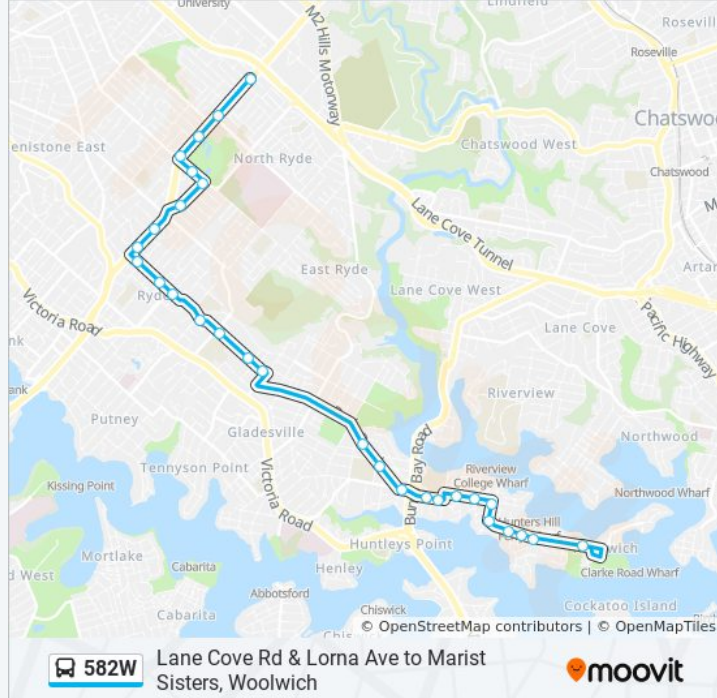

Lane Cove Rd & Lorna Ave to Marist Sisters, Woolwich

[Get The App](#)

The 582W bus line (Lane Cove Rd & Lorna Ave to Marist Sisters, Woolwich) has 2 routes. For regular weekdays, their operation hours are:

Lane Cove Rd opp Seventh Day Adventist Church

Goulding Rd opp Macleay St

Goulding Rd at Twin Rd

Twin Rd opp North Ryde Golf Club

Lane Cove Rd after Bridge Rd

Lane Cove Rd before Ford St

Lane Cove Rd opp Coxs Rd

Lane Cove Rd opp Allengrove Cres

Direction: W'Wich-Marist Sisters

35 stops

[VIEW LINE SCHEDULE](#)

Lane Cove Rd after Allengrove Cres

Lane Cove Rd at Coxs Rd

Lane Cove Rd opp Ford St

Twin Rd opp Bond St

Stops: 35

Trip Duration: 30 min

Line Summary:

Ryde Rd before Park Rd

Ryde Rd at Abigail St

Ryde Rd opp St Joseph's College

Ryde Rd opp Gladesville Rd

Gladesville Rd before Joubert St North