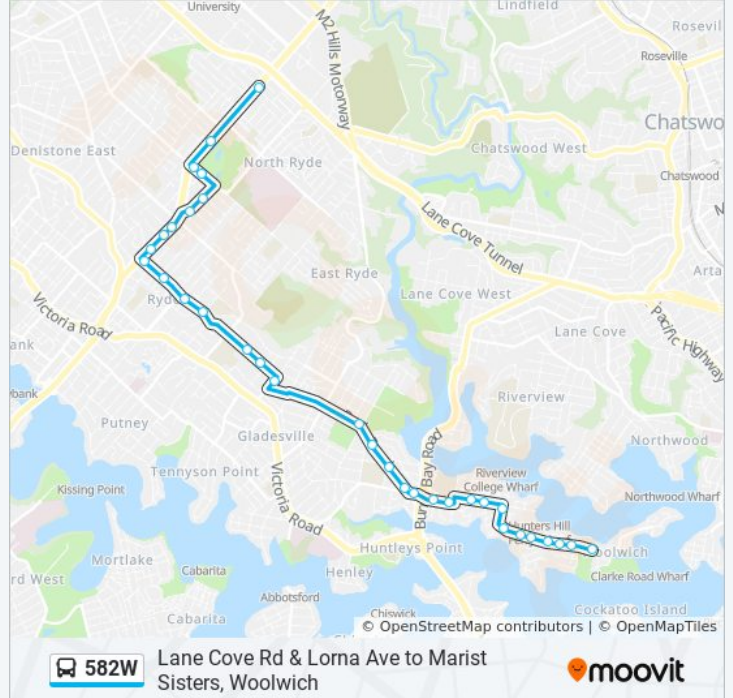

Lane Cove Rd opp Allengrove Cres

Direction: W'Wich-Marist Sisters

35 stops

[VIEW LINE SCHEDULE](#)

Lane Cove Rd after Allengrove Cres

Lane Cove Rd at Coxs Rd

Lane Cove Rd opp Ford St

Twin Rd opp Bond St

Stops: 35

Trip Duration: 30 min

Line Summary:

Ryde Rd before Park Rd

Ryde Rd at Abigail St

Ryde Rd opp St Joseph's College

Ryde Rd opp Gladesville Rd

Gladesville Rd before Joubert St North

Woolwich Rd opp Hunters Hill Tennis Club

Woolwich Rd at Vernon St

Woolwich Rd before Serpentine Rd

IRT Woolwich, Woolwich Rd

Marist Sisters College, Woolwich Rd, Stand B

582W bus time schedules and route maps are available in an offline PDF at moovitapp.com. Use the Moovit App to see live bus times, train schedule or subway schedule, and step-by-step directions for all public transit in Sydney.

© 2024 Moovit - All Rights Reserved