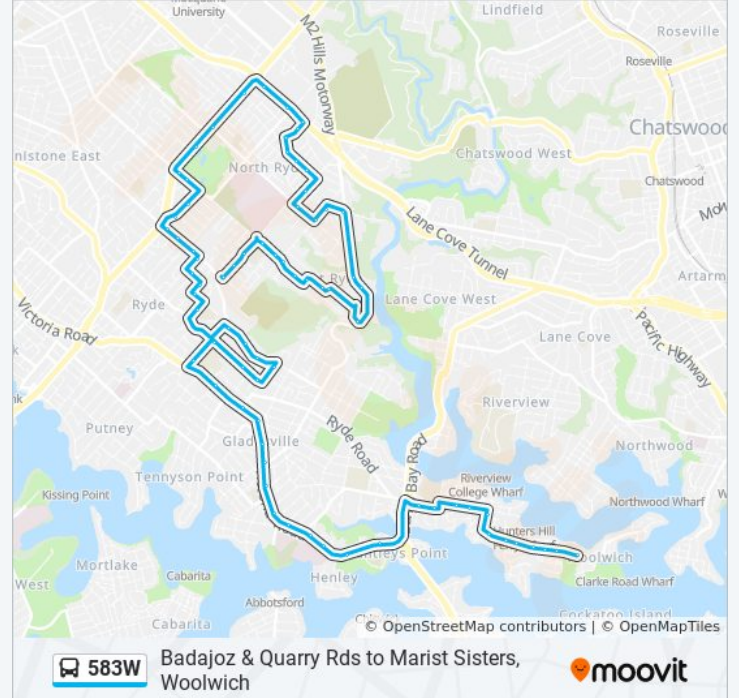

Edmondson St opp Truscott Street Public School

Ryrie St at Morshead St

Epping Rd at Ryrie St

Epping Rd after Wicks Rd

Epping Rd before Lane Cove Rd

Lane Cove Rd after Allengrove Cres

Lane Cove Rd at Coxs Rd

Lane Cove Rd opp Ford St

Twin Rd opp Bond St

North Ryde Golf Club, Twin Rd

Goulding Rd at Keppel St

Goulding Rd after Macleay St

Quarry Rd after Lane Cove Rd

Quarry Rd opp Woodbine Cres

Quarry Rd opp Jones St

Gardener Ave at Quarry Rd

Bidgee Rd opp Bidgee Park

Aitchandar Rd opp Bidgee Rd

Forrest Rd after Aitchandar Rd

Ryde Secondary College, Malvina Rd

Higginbotham Rd after Cressy Rd

62 Higginbotham Rd

Higginbotham Rd opp Nelson St

Monash Rd before Diggers Ave

Buffalo Rd at Owen St

Buffalo Rd opp Nelson St

Buffalo Rd before Cressy Rd

Holy Cross College, Cressy Rd

Holy Cross College, Victoria Rd

Victoria Rd opp Weaver St

Victoria Rd at Monash Rd

Victoria Rd at Westminster Rd

Victoria Rd opp Gerard St