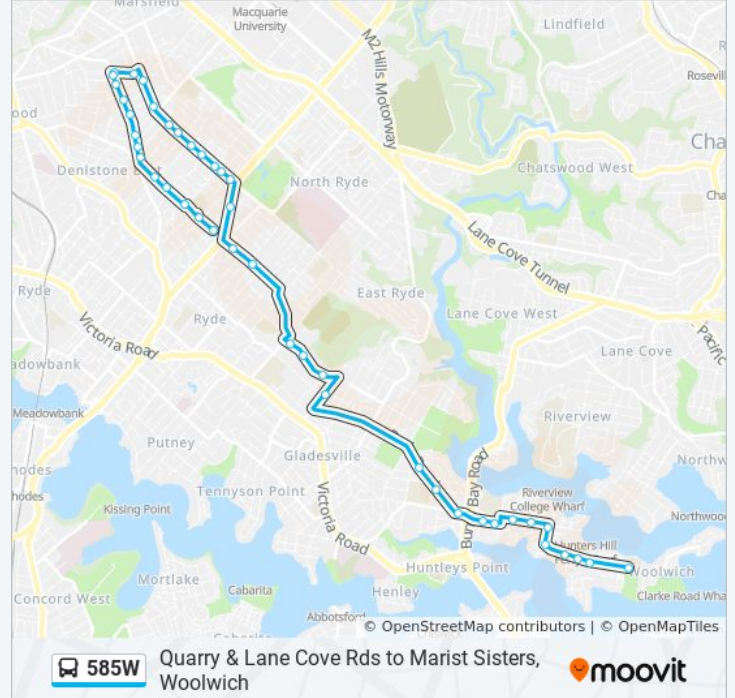

Granny Smith Memorial Park, Threlfall St

Threlfall St at North Rd

North Rd after Threlfall St

North Rd opp Fonti St

North Rd before Alison St

North Rd at Woorang St

North Rd opp Banksia St

North Rd after Watts Rd

North Rd after Watts Rd

Quarry Rd after Olive St

Santa Rosa Park, Quarry Rd

Quarry Rd opp Yamble Reserve

Quarry Rd opp Aeolus Ave

Quarry Rd after Arthur St

Direction: W'Wich-Marist Sisters

51 stops

[VIEW LINE SCHEDULE](#)

Lane Cove Rd before Quarry Rd

Lane Cove Rd opp Byron Park

Bridge Rd opp Eastview Ave

Bridge Rd at Smalls Rd

Bridge Rd opp Flinders Rd

Bridge Rd opp Brendon St

Bridge Rd at Dorothy St

585W bus Info

Direction: W'Wich-Marist Sisters

Stops: 51

Trip Duration: 37 min

Line Summary:

Church St before Mount St

Hunters Hill Community Church, Alexandra St

Hunters Hill Post Office, Alexandra St