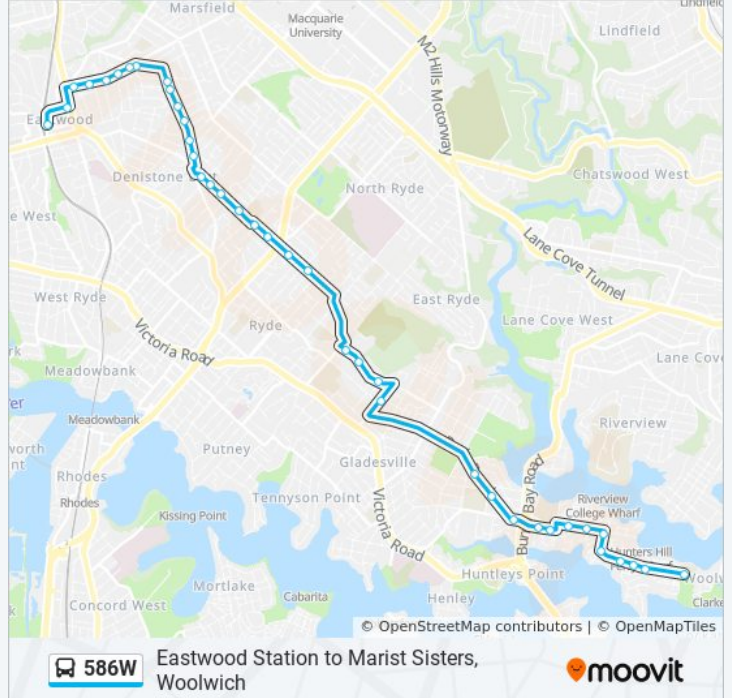

586W bus Info

Direction: Eastwood Station

Stops: 39

Trip Duration: 32 min

Line Summary:

Yamble Reserve, Quarry Rd

Quarry Rd opp Santa Rosa Park

Quarry Rd opp Olive St

Balaclava Rd at Hunts Ave

Balaclava Rd at Bligh St

Balaclava Rd at Alexandria Ave

Balaclava Rd after Gordon St

Balaclava Rd opp Moore Park

May St after Blaxland Rd

Eastwood Station, Railway Pde, Stand D

Direction: W'Wich-Marist Sisters

45 stops

[VIEW LINE SCHEDULE](#)

Eastwood Station, Ethel St, Stand E

May St before Blaxland Rd

Moore Park, Balaclava Rd

Balaclava Rd opp Gordon St

Balaclava Rd at Gwendale Cres

Balaclava Rd opp Bligh St

586W bus Info

Direction: W'Wich-Marist Sisters

Stops: 45

Trip Duration: 35 min

Line Summary:

North Rd opp Banksia St

North Rd after Watts Rd

North Rd after Watts Rd