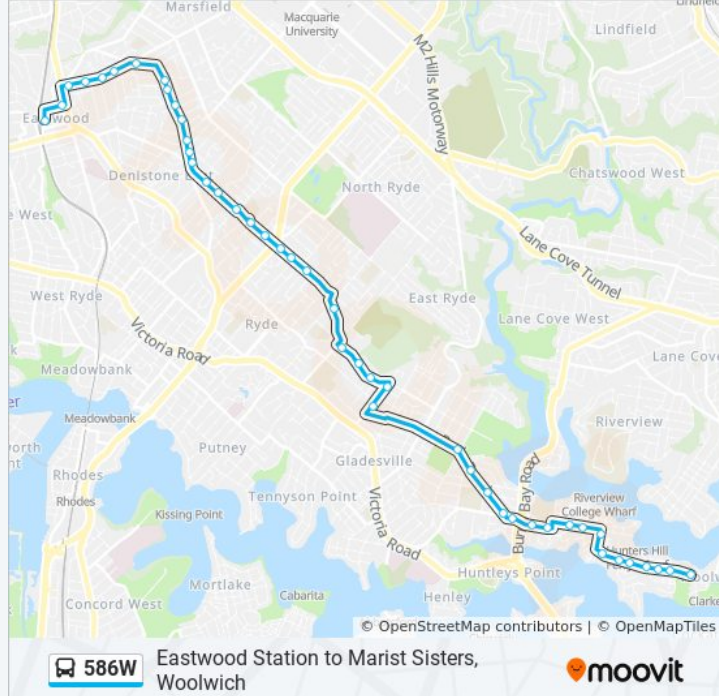

The 586W bus line (Eastwood Station to Marist Sisters, Woolwich) has 2 routes. For regular weekdays, their operation hours are:

(1) Eastwood Station: 15:20(2) W'Wich-Marist Sisters: 07:45

Use the Moovit App to find the closest 586W bus station near you and find out when is the next 586W bus arriving.

586W bus Info

Direction: Eastwood Station

Stops: 39

Trip Duration: 32 min

Line Summary:

Yamble Reserve, Quarry Rd

Quarry Rd opp Santa Rosa Park

Quarry Rd opp Olive St

586W bus Info

Direction: W'Wich-Marist Sisters

Stops: 45

Trip Duration: 35 min

Line Summary:

North Rd opp Banksia St

North Rd after Watts Rd

North Rd after Watts Rd

All Saints' Church, Ferry St

Woolwich Rd at Passy Ave

Woolwich Rd at Crescent St

Woolwich Rd opp Hunters Hill Tennis Club

Woolwich Rd at Vernon St

Woolwich Rd before Serpentine Rd

IRT Woolwich, Woolwich Rd

586W bus time schedules and route maps are available in an offline PDF at moovitapp.com. Use the [Moovit App](#) to see live bus times, train schedule or subway schedule, and step-by-step directions for all public transit in Sydney.