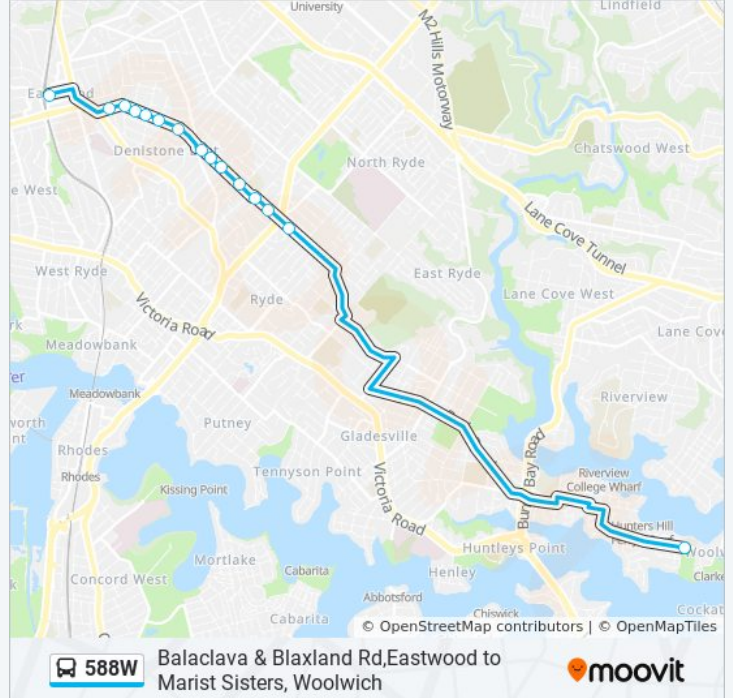

### Direction: Eastwood Station

15 stops

[VIEW LINE SCHEDULE](#)

Woolwich Rd opp Marist Sisters College, Stand A

Quarry Rd after Dobson Cres

Quarry Rd opp Arthur St

Quarry Rd at Aeolus Ave

Yamble Reserve, Quarry Rd

Lovell Rd at Hollis Ave

Eastwood Station, Ethel St, Stand E

### 588W bus Time Schedule

Eastwood Station Route Timetable:

Sunday	Not Operational
Monday	15:23
Tuesday	15:23
Wednesday	15:23
Thursday	14:57
Friday	15:23
Saturday	Not Operational

### 588W bus Info

**Direction:** Eastwood Station

**Stops:** 15

**Trip Duration:** 30 min

**Line Summary:**

**Direction: W'Wich-Marist Sisters**

43 stops

[VIEW LINE SCHEDULE](#)