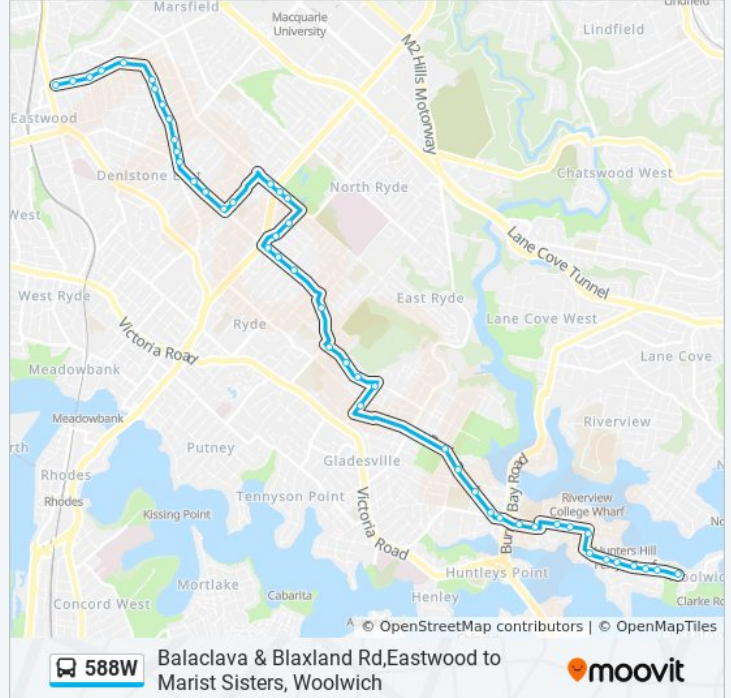

### Direction: Eastwood Station

15 stops

[VIEW LINE SCHEDULE](#)

Woolwich Rd opp Marist Sisters College, Stand A

Quarry Rd after Dobson Cres

Quarry Rd opp Arthur St

Quarry Rd at Aeolus Ave

Yamble Reserve, Quarry Rd

### 588W bus Info

**Direction:** Eastwood Station

**Stops:** 15

**Trip Duration:** 30 min

**Line Summary:**

**Direction: W'Wich-Marist Sisters**

43 stops

[VIEW LINE SCHEDULE](#)

**588W bus Time Schedule**

W'Wich-Marist Sisters Route Timetable:

Sunday	Not Operational
Monday	07:54
Tuesday	07:54
Wednesday	07:54
Thursday	07:54
Friday	07:54
Saturday	Not Operational

**588W bus Info**

**Direction:** W'Wich-Marist Sisters

**Stops:** 43

**Trip Duration:** 36 min

**Line Summary:**

Quarry Rd opp Woodbine Cres  
Quarry Rd opp Jones St  
Pidding Park, Pidding Rd  
Higginbotham Rd after Cressy Rd  
62 Higginbotham Rd  
Higginbotham Rd opp Nelson St  
Monash Rd before Diggers Ave  
Monash Rd opp Buffalo Rd  
Ryde Rd before Park Rd  
Ryde Rd at Abigail St  
Ryde Rd opp St Joseph's College  
Ryde Rd opp Gladesville Rd  
Gladesville Rd before Joubert St North  
C A Fairland Hall, Church St  
Church St before Mount St  
Hunters Hill Community Church, Alexandra St  
Hunters Hill Post Office, Alexandra St  
All Saints' Church, Ferry St  
Woolwich Rd at Passy Ave  
Woolwich Rd at Crescent St  
Woolwich Rd opp Hunters Hill Tennis Club  
Woolwich Rd at Vernon St  
Woolwich Rd before Serpentine Rd  
IRT Woolwich, Woolwich Rd  
Marist Sisters College, Woolwich Rd, Stand B