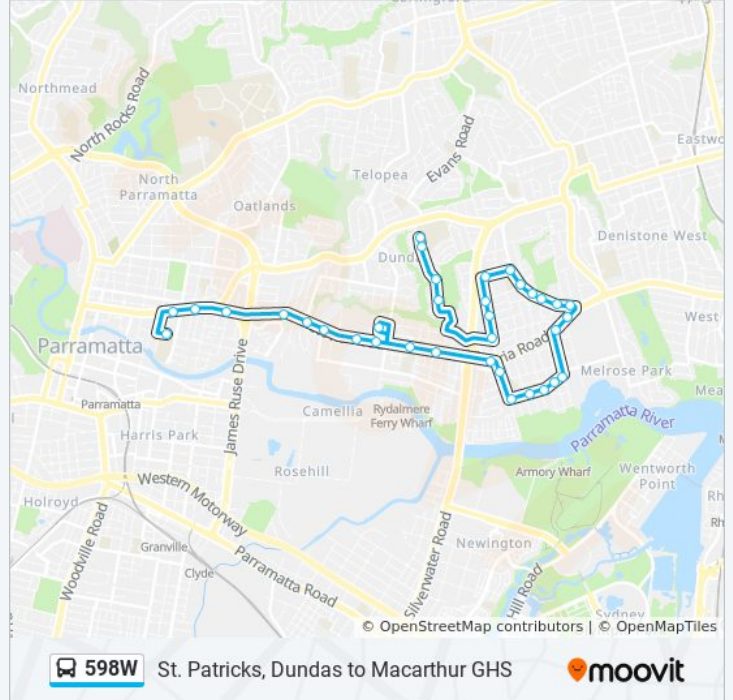

 **598W**

St. Patricks, Dundas to Macarthur GHS

[Get The App](#)

The 598W bus line St. Patricks, Dundas to Macarthur GHS has one route. For regular weekdays, their operation hours are:

(1) Macarthur Girls HS: 08:15

Use the Moovit App to find the closest 598W bus station near you and find out when is the next 598W bus arriving.

Direction: Macarthur Girls HS

35 stops

[VIEW LINE SCHEDULE](#)

- St Patrick's Marist College, Kirby St
- St Patrick's Marist College, Kirby St
- Upjohn Park, Kirby St
- Kirby St opp Yimbala St
- Spurway St at Patterson St
- Spurway St at Horsfall St
- Spurway St opp Vignes St
- Bartlett St at McArdle St
- Ermington Scout Hall, Bartlett St
- Kissing Point Rd opp Ermington West Public School
- Kissing Point Rd at Delaware Rd
- Kissing Point Rd opp Stevens St
- Kissing Point Rd opp Deakin St
- Kissing Point Rd at William St
- Victoria Rd at Hughes Ave
- Victoria Rd at Atkins Rd
- Boronia St after Atkins Rd
- Boronia St after Trumper St
- Boronia St before Murdoch St
- Boronia St after Boyle St
- Boronia St at Spurway St

598W bus Time Schedule

Macarthur Girls HS Route Timetable:

Sunday	Not Operational
Monday	08:15
Tuesday	08:15
Wednesday	08:15
Thursday	08:15
Friday	08:15
Saturday	Not Operational

598W bus Info

Direction: Macarthur Girls HS

Stops: 35

Trip Duration: 30 min

Line Summary:

Spurway St before Jackson St
Betty Cuthbert Ave Shops, Victoria Rd
Victoria Rd at Patricia St
Rydalmere Public School, Victoria Rd
St Mary's School, Myrtle St
Rydalmere Park, Victoria Rd
Victoria Rd opp 338
Victoria Rd at Clyde St
Victoria Rd at Bridge St
Victoria Rd before Railway St
Victoria Rd opp Collett Park
Victoria Rd at Wandsworth St
Victoria Rd after Macarthur St
Thomas St opp Macarthur Girls High School