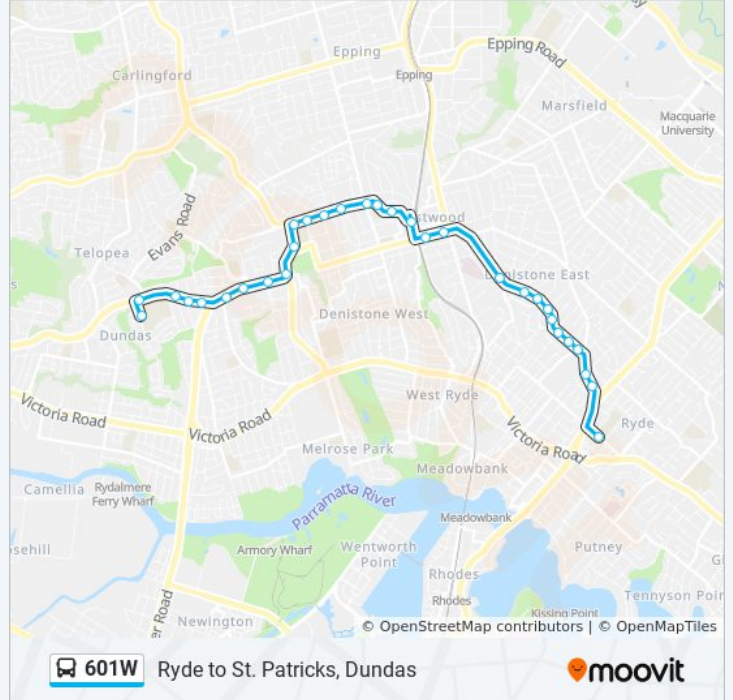

 **601W**

Ryde to St. Patricks, Dundas

Get The App

The 601W bus line Ryde to St. Patricks, Dundas has one route. For regular weekdays, their operation hours are:

(1) St. Patricks Dundas: 07:37

Use the Moovit App to find the closest 601W bus station near you and find out when is the next 601W bus arriving.

First Ave before East Pde

Eastwood Station, West Pde, Stand A

St Kevin's Primary School, Hillview Rd

Marist College, Hillview Rd

Terry Rd at Shaftsbury Rd

Terry Rd at Tarrants Ave

Terry Rd at Darvall Rd

Terry Rd opp Milton Ave

Brush Farm Corrective Services Academy, Terry Rd

601W bus Time Schedule

St. Patricks Dundas Route Timetable:

Sunday	Not Operational
Monday	07:37
Tuesday	07:37
Wednesday	07:37
Thursday	07:37
Friday	07:37
Saturday	Not Operational

601W bus Info

Direction: St. Patricks Dundas

Stops: 31

Trip Duration: 26 min

Line Summary:

Marsden Rd before Lawson St
Brush Park Bowling Club, Marsden Rd
Stewart St after Marsden Rd
Lottie Stewart Hospital, Stewart St
Stewart St at Kissing Point Rd
Kissing Point Rd opp Quarry Rd
Kissing Point Rd before Spurway St
Kissing Point Rd at Dorahy St
Kissing Point Rd before Kirby St
St Patrick's Marist College, Kirby St