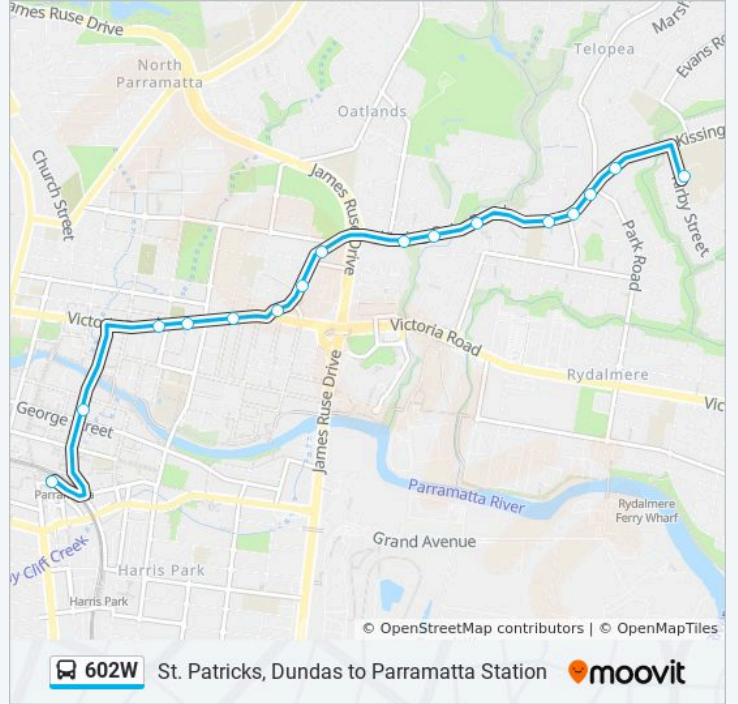

Use the Moovit App to find the closest 602W bus station near you and find out when is the next 602W bus arriving.

### Direction: Parramatta

16 stops

[VIEW LINE SCHEDULE](#)

St Patrick's Marist College, Kirby St  
Kissing Point Rd opp Burke St  
Kissing Point Rd at Park Rd  
Kissing Point Rd at Elder Rd  
Dundas Public School, Kissing Point Rd  
Kissing Point Rd before Rippon Ave  
Kissing Point Rd opp Bells Rd  
Kissing Point Rd opp New Settlers Park  
Pennant St before Collett Pde  
Pennant St opp Symonds Ave  
Collett Park, Pennant St  
Victoria Rd at Wandsworth St  
Victoria Rd after Macarthur St  
Victoria Rd after Betts St  
Smith St after Phillip St  
Parramatta Station, Stand B3

### 602W bus Time Schedule

Parramatta Route Timetable:

Sunday	Not Operational
Monday	15:20
Tuesday	15:20
Wednesday	15:20
Thursday	14:40
Friday	15:20
Saturday	Not Operational

### 602W bus Info

**Direction:** Parramatta

**Stops:** 16

**Trip Duration:** 19 min

**Line Summary:**

602W bus time schedules and route maps are available in an offline PDF at [moovitapp.com](https://moovitapp.com). Use the Moovit App to see live bus times, train schedule or subway schedule, and step-by-step directions for all public transit in Sydney.