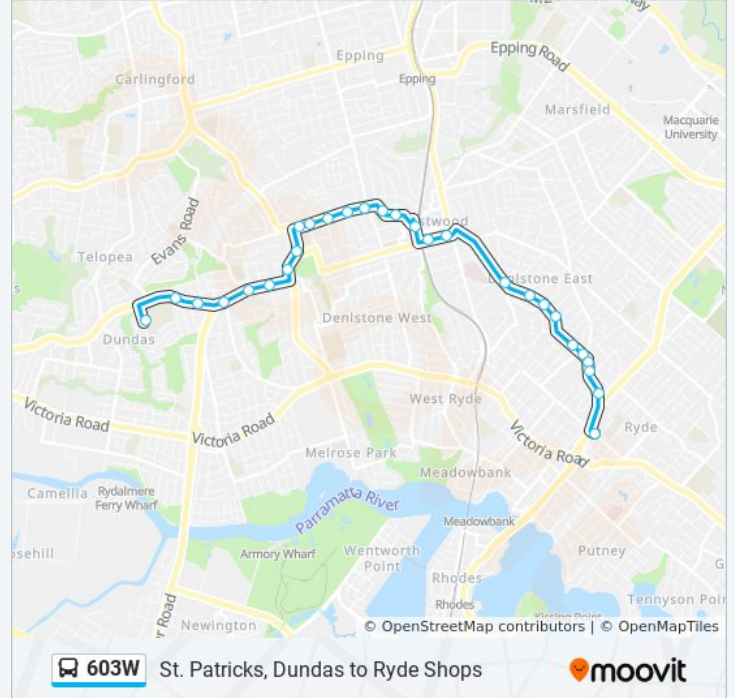

Blaxland Rd after Beattie Ave

Blaxland Rd after Reservoir Lane

Blaxland Rd opp Melville St

S. Antonio Da Padova Nursing Home, Blaxland Rd

Blaxland Rd opp Northern Sydney TAFE

Blaxland Rd opp Ryde Fire Station

Top Ryde City Shopping Centre, Blaxland Rd

603W bus time schedules and route maps are available in an offline PDF at moovitapp.com. Use the [Moovit App](#) to see live bus times, train schedule or subway schedule, and step-by-step directions for all public transit in Sydney.

[About Moovit](#) • [MaaS Solutions](#) • [Supported Countries](#) • [Mooviter Community](#)

© 2024 Moovit - All Rights Reserved

Check Live Arrival Times