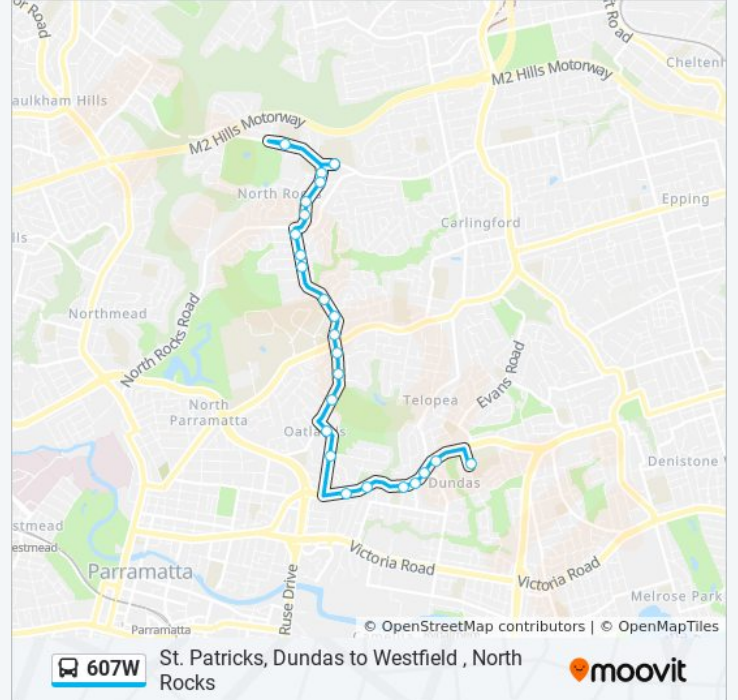

Use the Moovit App to find the closest 607W bus station near you and find out when is the next 607W bus arriving.

Direction: Nth Rocks Westfield

24 stops

[VIEW LINE SCHEDULE](#)

- St Patrick's Marist College, Kirby St
- Kissing Point Rd opp Burke St
- Kissing Point Rd at Park Rd
- Kissing Point Rd at Elder Rd
- Dundas Public School, Kissing Point Rd
- Kissing Point Rd before Rippon Ave
- Kissing Point Rd opp Bells Rd
- Bettington Rd at Greens Ave
- Bettington Rd at St Aidans Ave
- Bettington Rd opp Oatlands Golf Club
- Bettington Rd at Princeton Ave
- Bettington Rd opp Nioka Ct
- Bettington Rd at Kings Pl
- Bettington Rd opp Felton Road Shops
- Bettington Rd opp Yarralumla Dr
- Satham Ave at Meckiff Ave
- Satham Ave after Meckiff Ave
- Satham Ave opp Christ the King Primary School
- North Rocks Rd opp Watts St
- North Rocks Rd at Lawndale Ave
- North Rocks Rd opp Pembury Ave

607W bus Info

Direction: Nth Rocks Westfield

Stops: 24

Trip Duration: 21 min

Line Summary:

North Rocks Public School, North Rocks Rd

Muirfield High School, Access Rd, Barclay Rd

North Rocks Rd opp North Rocks Shopping Centre