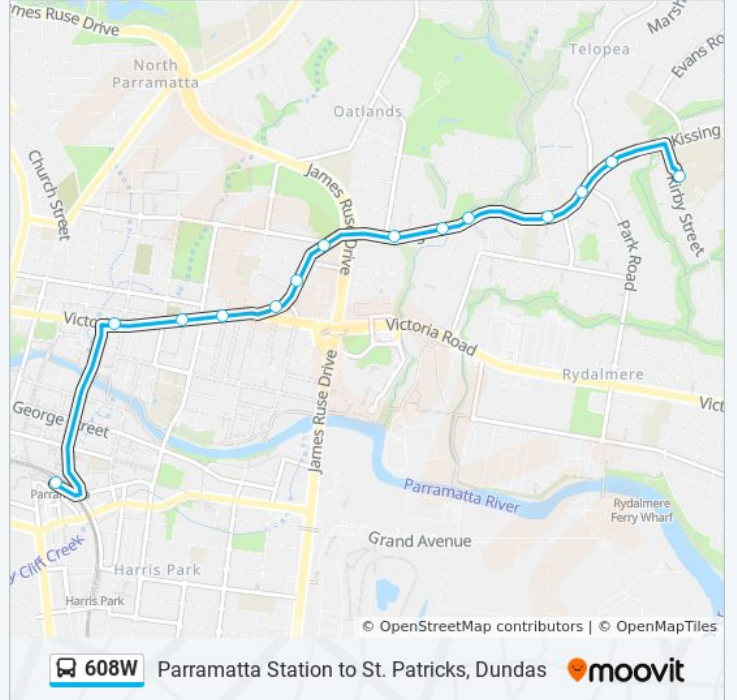

 **608W**

Parramatta Station to St. Patricks, Dundas

[Get The App](#)

The 608W bus line Parramatta Station to St. Patricks, Dundas has one route. For regular weekdays, their operation hours are:

(1) St. Patricks Dundas: 07:49

Use the Moovit App to find the closest 608W bus station near you and find out when is the next 608W bus arriving.

Direction: St. Patricks Dundas

14 stops

[VIEW LINE SCHEDULE](#)

- Parramatta Station, Stand A3
- Victoria Rd opp All Saints Anglican Church
- Victoria Rd after Buller St
- Victoria Rd at Brabyn St
- Pennant St opp Collett Park
- Pennant St after Symonds Ave
- Pennant St at Isabella St
- New Settlers Park, Kissing Point Rd
- Kissing Point Rd at Bells Rd
- Fred Robertson Park, Kissing Point Rd
- Kissing Point Rd before Leamington Rd
- Kissing Point Rd opp Park Rd
- Kissing Point Rd at Burke St
- St Patrick's Marist College, Kirby St

608W bus Time Schedule

St. Patricks Dundas Route Timetable:

| | |
|-----------|-----------------|
| Sunday | Not Operational |
| Monday | 07:49 |
| Tuesday | 07:49 |
| Wednesday | 07:49 |
| Thursday | 07:49 |
| Friday | 07:49 |
| Saturday | Not Operational |

608W bus Info

Direction: St. Patricks Dundas

Stops: 14

Trip Duration: 17 min

Line Summary:

608W bus time schedules and route maps are available in an offline PDF at moovitapp.com. Use the [Moovit App](#) to see live bus times, train schedule or subway schedule, and step-by-step directions for all public transit in Sydney.