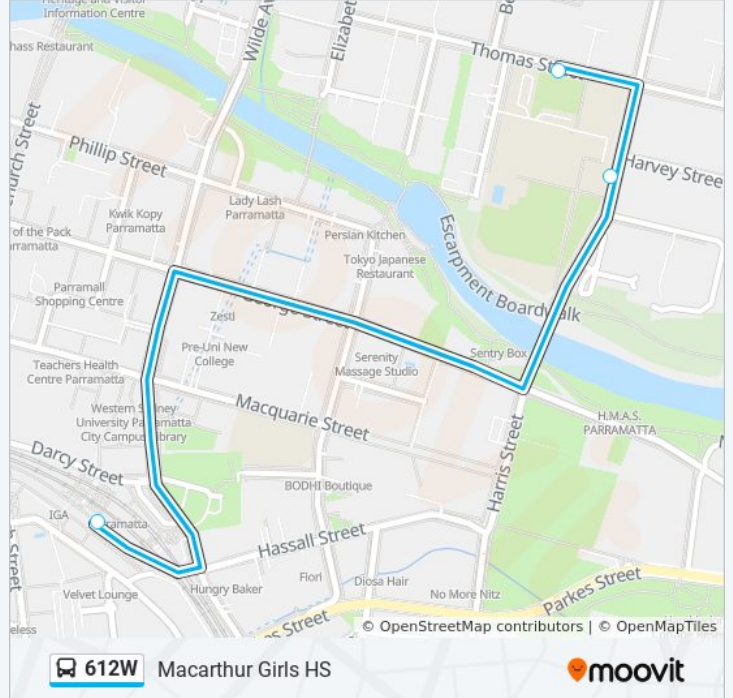

Use the Moovit App to find the closest 612W bus station near you and find out when is the next 612W bus arriving.

Direction: Macarthur Girls HS

2 stops

[VIEW LINE SCHEDULE](#)

Parramatta Station, Stand A3

Macarthur Girls High School, Thomas St

612W bus Time Schedule

Macarthur Girls HS Route Timetable:

| | |
|-----------|-----------------|
| Sunday | Not Operational |
| Monday | 07:55 - 08:31 |
| Tuesday | 07:55 - 08:31 |
| Wednesday | 07:55 - 08:31 |
| Thursday | 07:55 - 08:31 |
| Friday | 07:55 - 08:31 |
| Saturday | Not Operational |

612W bus Info

Direction: Macarthur Girls HS

Stops: 2

Trip Duration: 15 min

Line Summary:

Direction: Parramatta

4 stops

[VIEW LINE SCHEDULE](#)

612W bus Info

Direction: Parramatta

Stops: 4

Trip Duration: 7 min

Line Summary:

612W bus time schedules and route maps are available in an offline PDF at moovitapp.com. Use the [Moovit App](#) to see live bus times, train schedule or subway schedule, and step-by-step directions for all public transit in Sydney.