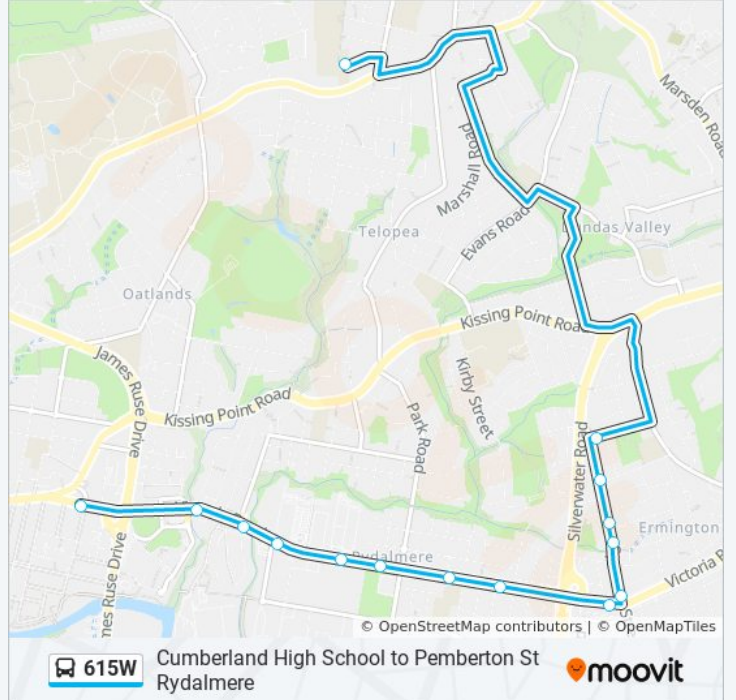

Use the Moovit App to find the closest 615W bus station near you and find out when is the next 615W bus arriving.

Direction: Rydalmere

15 stops

[VIEW LINE SCHEDULE](#)

Cumberland High School, Dunmore Ave

Bartlett St at Spurway St

Spurway St at Vignes St

Spurway St at Hume Ave

Spurway St at Stevens St

Spurway St at Stanley Lane

Betty Cuthbert Ave Shops, Victoria Rd

Victoria Rd at Patricia St

Rydalmere Public School, Victoria Rd

Rydalmere Park, Victoria Rd

Victoria Rd opp 338

Victoria Rd at Clyde St

Victoria Rd at Bridge St

Victoria Rd before Railway St

Victoria Rd opp Collett Park

615W bus Time Schedule

Rydalmere Route Timetable:

Sunday	Not Operational
Monday	15:11
Tuesday	15:11
Wednesday	15:11
Thursday	15:11
Friday	15:11
Saturday	Not Operational

615W bus Info

Direction: Rydalmere

Stops: 15

Trip Duration: 26 min

Line Summary:

615W bus time schedules and route maps are available in an offline PDF at moovitapp.com. Use the [Moovit App](#) to see live bus times, train schedule or subway schedule, and step-by-step directions for all public transit in Sydney.