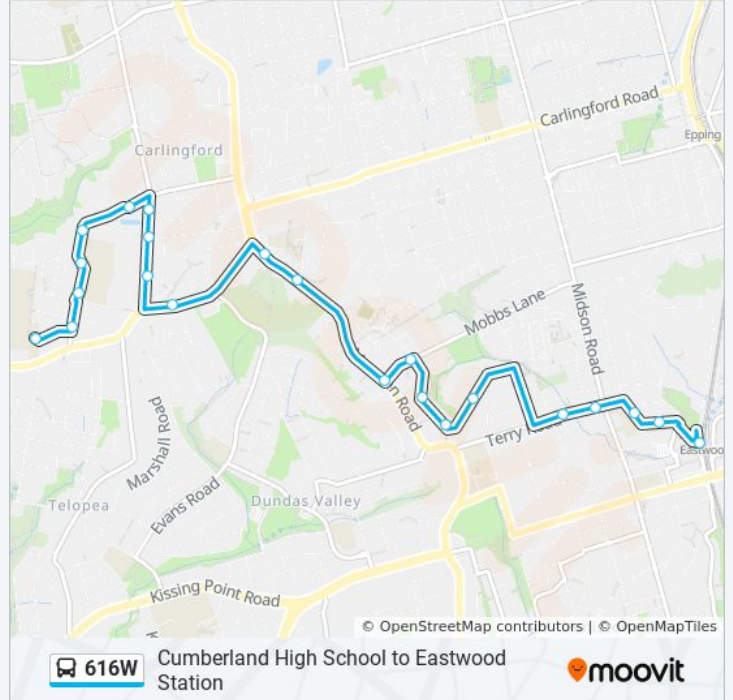

Eastwood Station, West Pde, Stand A

616W bus time schedules and route maps are available in an offline PDF at moovitapp.com. Use the Moovit App to see live bus times, train schedule or subway schedule, and step-by-step directions for all public transit in Sydney.

© 2024 Moovit - All Rights Reserved