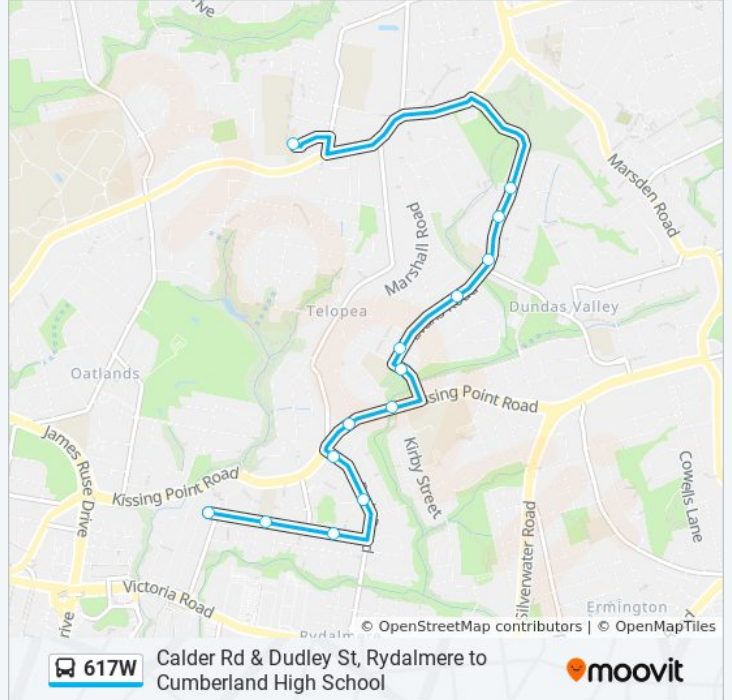

## Calder Rd & Dudley St, Rydalmere to Cumberland High School

Get The App

The 617W bus line (Calder Rd & Dudley St, Rydalmere to Cumberland High School) has 2 routes. For regular weekdays, their operation hours are:

### Direction: Cumberland HS

14 stops

[VIEW LINE SCHEDULE](#)

Winjoy Reserve, Calder Rd  
Dundas Public School, Calder Rd  
Calder Rd opp Swan Pl  
Park Rd at Dora Cres  
Park Rd opp Dundas Uniting Church  
Kissing Point Rd at Burke St  
Kissing Point Rd opp Kirby St  
Sturt Park, Sturt St  
Teloepa Shops, Evans Rd  
Evans Rd opp Acacia Park  
St Bernadette's Primary School, Evans Rd  
Evans Rd opp Seymour St  
Evans Rd opp Faith Baptist Church  
Cumberland High School, Dunmore Ave

### 617W bus Info

**Direction:** Cumberland HS

**Stops:** 14

**Trip Duration:** 19 min

**Line Summary:**

**Direction: Rydalmere**

17 stops

[VIEW LINE SCHEDULE](#)

- Cumberland High School, Dunmore Ave
- Pennant Hills Rd at Lloyds Ave
- Faith Baptist Church, Evans Rd
- Evans Rd after Seymour St
- Evans Rd opp St Bernadette's Primary School
- Evans Rd at Yates Ave
- Acacia Park, Evans Rd
- Evans Rd opp Telopea Shops
- Sturt St opp Sturt Park
- Kissing Point Rd before Kirby St
- Kissing Point Rd opp Burke St
- Dundas Uniting Church, Park Rd
- Park Rd opp Dora Cres
- Park Rd before Calder Rd
- Calder Rd at Swan Pl
- Calder Rd before Yeramba Pl
- Calder Rd opp Winjoy Reserve