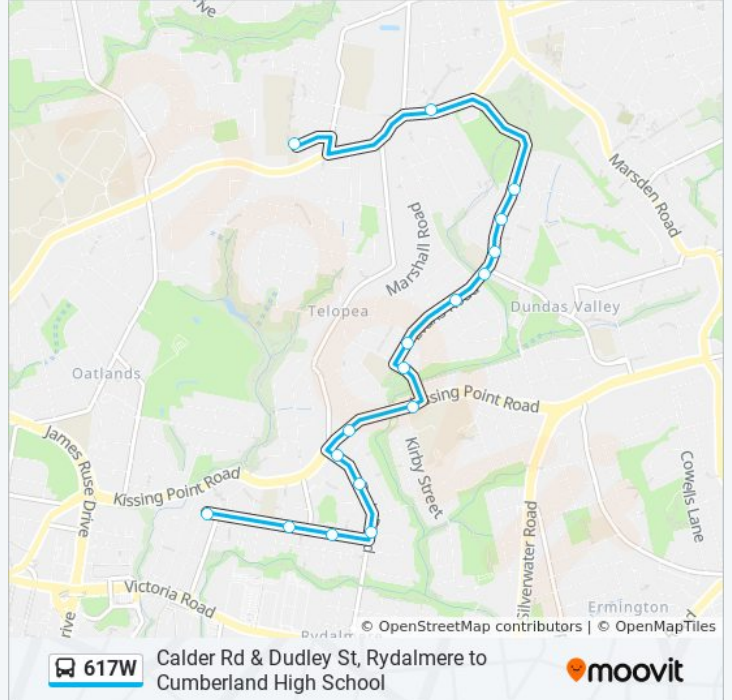

### Direction: Cumberland HS

14 stops

[VIEW LINE SCHEDULE](#)

Winjoy Reserve, Calder Rd  
Dundas Public School, Calder Rd  
Calder Rd opp Swan Pl  
Park Rd at Dora Cres  
Park Rd opp Dundas Uniting Church  
Kissing Point Rd at Burke St  
Kissing Point Rd opp Kirby St  
Sturt Park, Sturt St  
Teloepa Shops, Evans Rd  
Evans Rd opp Acacia Park  
St Bernadette's Primary School, Evans Rd  
Evans Rd opp Seymour St  
Evans Rd opp Faith Baptist Church  
Cumberland High School, Dunmore Ave

### 617W bus Info

**Direction:** Cumberland HS

**Stops:** 14

**Trip Duration:** 19 min

**Line Summary:**

**Direction: Rydalmere**

17 stops

[VIEW LINE SCHEDULE](#)

- Cumberland High School, Dunmore Ave
- Pennant Hills Rd at Lloyds Ave
- Faith Baptist Church, Evans Rd
- Evans Rd after Seymour St
- Evans Rd opp St Bernadette's Primary School
- Evans Rd at Yates Ave
- Acacia Park, Evans Rd
- Evans Rd opp Telopea Shops
- Sturt St opp Sturt Park
- Kissing Point Rd before Kirby St
- Kissing Point Rd opp Burke St
- Dundas Uniting Church, Park Rd
- Park Rd opp Dora Cres
- Park Rd before Calder Rd
- Calder Rd at Swan Pl
- Calder Rd before Yeramba Pl
- Calder Rd opp Winjoy Reserve

**617W bus Info**

**Direction:** Rydalmere

**Stops:** 17

**Trip Duration:** 18 min

**Line Summary:**

617W bus time schedules and route maps are available in an offline PDF at [moovitapp.com](https://moovitapp.com). Use the Moovit App to see live bus times, train schedule or subway schedule, and step-by-step directions for all public transit in Sydney.