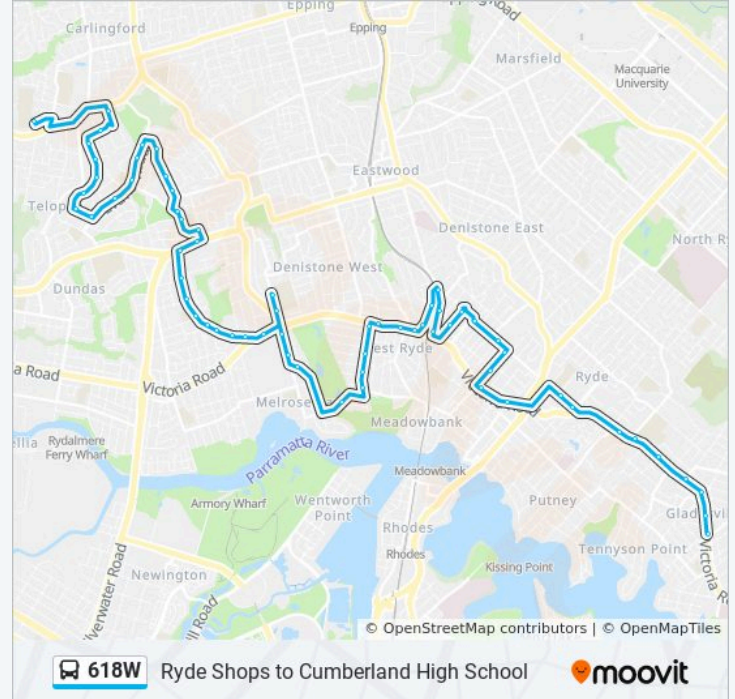

Lottie Stewart Hospital, Stewart St

Stewart St at Kissing Point Rd

Kissing Point Rd at Fremont Ave

Kissing Point Rd at Bartlett St

Kissing Point Rd opp Ermington West Public School

Kissing Point Rd at Delaware Rd

Kissing Point Rd opp Stevens St

Kissing Point Rd opp Deakin St

Kissing Point Rd at William St

Victoria Rd opp Bartlett Park

Winbourne St opp Ermington Public School

Winbourne St opp Farnell St

Ermington Public School, Winbourne St

Wharf Rd after Cobham Lane

Wharf Rd before Taylor Ave

Taylor Ave at Cobham Ave

Andrew St opp Meadowbank Park

Adelaide St at Hibble St

Adelaide St after Deakin St

Adelaide St at Darwin St

Adelaide St before Victoria Rd

Victoria Rd at Bellevue Ave

Victoria Rd before Chatham Rd

Victoria Rd before West Pde

West Pde opp West Ryde Station

West Pde before Miriam Rd

Ryedale Rd after Marlow Ave

Ryde Eastwood Leagues Club, Ryedale Rd

Ryedale Rd opp West Ryde Station

Anzac Park, Anzac Ave

Anzac Ave before Orchard St

Parkes St after Hermitage Rd