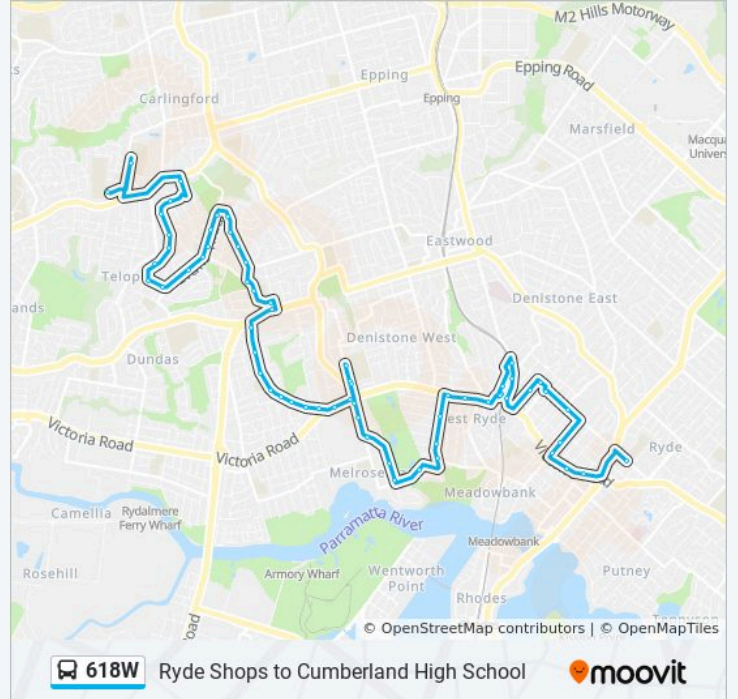

Meadowbank Park, Andrew St

Cobham Ave at Andrew St

Cobham Ave before Parer St

Taylor Ave before Wharf Rd

Wharf Rd opp 29

Wharf Rd opp Cobham Lane

Winbourne St opp Ermington Public School

Winbourne St opp Farnell St

Ermington Public School, Winbourne St

Victoria Rd at Wharf Rd

Bartlett Park, Victoria Rd

Kissing Point Rd after Victoria Rd

Kissing Point Rd at Deakin St

Kissing Point Rd at Stevens St

Kissing Point Rd opp Delaware Rd

Kissing Point Rd at Vignes St

Kissing Point Rd at Bartlett St

Kissing Point Rd at Bennetts Rd East

Kissing Point Rd opp Timor Army Barracks

Stewart St opp Lottie Stewart Hospital

Yates Ave after King St

Yates Ave opp Yates Avenue Public School

Dundas Park, Yates Ave

Alexander St opp Perry St

Sir Thomas Mitchell Reserve, Alexander St

Alexander St at Neptune St

Alexander St at Hart St

Faith Baptist Church, Evans Rd

Evans Rd after Seymour St

Evans Rd opp St Bernadette's Primary School

Evans Rd at Yates Ave

Acacia Park, Evans Rd