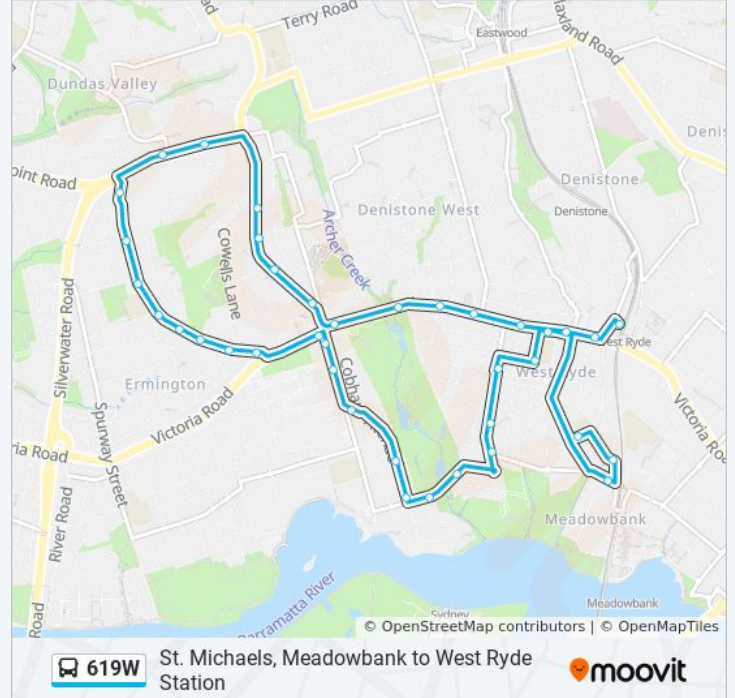

Use the Moovit App to find the closest 619W bus station near you and find out when is the next 619W bus arriving.

Direction: West Ryde

38 stops

[VIEW LINE SCHEDULE](#)

- St Michael's Primary School, Maxim St
- Union St opp Woolway Reserve
- Constitution Rd after Bank St
- Victoria Rd before Endeavour St
- West Ryde Public School, Endeavour St
- Adelaide St at Moss St
- Adelaide St opp Deakin St
- Adelaide St at Constitution Rd West
- Meadowbank Park, Andrew St
- Andrew St at Macintosh Ave
- Cobham Ave at Andrew St
- Cobham Ave before Parer St
- Taylor Ave before Wharf Rd
- Wharf Rd opp 29
- Wharf Rd opp Cobham Lane
- Victoria Rd at Wharf Rd
- Kissing Point Rd after Victoria Rd
- Kissing Point Rd at Deakin St
- Kissing Point Rd at Stevens St
- Kissing Point Rd opp Delaware Rd
- Kissing Point Rd at Vignes St

Trip Duration: 30 min

Line Summary:

Kissing Point Rd at Bartlett St

Kissing Point Rd at Bennetts Rd East

Kissing Point Rd opp Timor Army Barracks

Stewart St opp Lottie Stewart Hospital

Stewart St before Marsden Rd

Marsden Rd opp Cowells Lane

Marsden Rd opp Johnston Park

Marsden Rd opp Fitzgerald Rd Walkway

Marsden Rd before Winbourne St

Victoria Rd after Marsden Rd

Maze Park, Victoria Rd

Victoria Rd at Mirool St

Lions Park, Victoria Rd

Victoria Rd at Bellevue Ave

Victoria Rd before Chatham Rd

Victoria Rd before West Pde

West Ryde Station (Set Down)

619W bus time schedules and route maps are available in an offline PDF at moovitapp.com. Use the Moovit App to see live bus times, train schedule or subway schedule, and step-by-step directions for all public transit in Sydney.