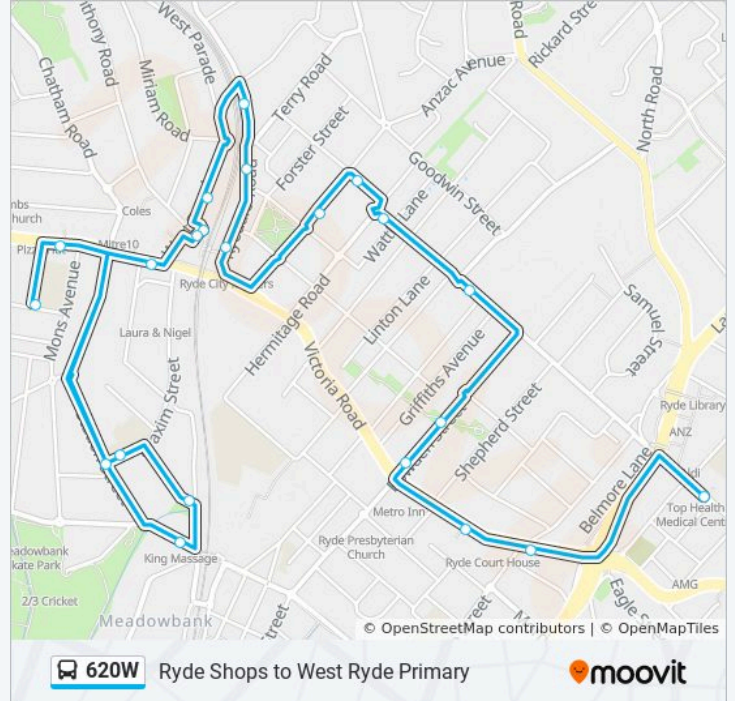

Stops: 23

Trip Duration: 37 min

Line Summary:

Ryde Wesley Uniting Church, Church St

Top Ryde Shops, Church St

Direction: West Ryde Primary

21 stops

[VIEW LINE SCHEDULE](#)

Anzac Ave before Wattle St

West Ryde Station, Ryedale Rd

Ryedale Rd opp Ryde Eastwood Leagues Club

Ryedale Rd before Marlow Ave

West Pde after Miriam Rd

West Ryde Station (Set Down)

West Ryde Station, Stand C

Victoria Rd at Gaza Rd

St Michael's Primary School, Maxim St

Union St opp Woolway Reserve

Constitution Rd after Bank St

620W bus Time Schedule

West Ryde Primary Route Timetable:

Sunday	Not Operational
Monday	08:11
Tuesday	08:11
Wednesday	08:11
Thursday	08:11
Friday	08:11
Saturday	Not Operational

620W bus Info

Direction: West Ryde Primary

Stops: 21

Trip Duration: 34 min

Line Summary:

Station St opp St Michael's Primary School

Victoria Rd before Endeavour St

West Ryde Public School, Endeavour St