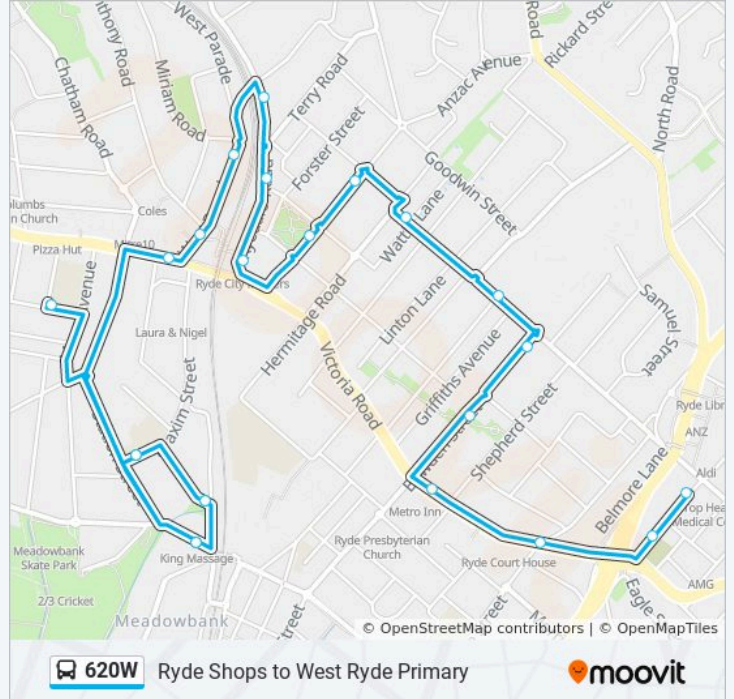

Direction: Ryde-Church St

23 stops

[VIEW LINE SCHEDULE](#)

- West Ryde Public School, Endeavour St
- St Michael's Primary School, Maxim St
- Union St opp Woolway Reserve
- Constitution Rd after Bank St
- St Michael's Primary School, Maxim St
- Union St opp Woolway Reserve
- Constitution Rd after Bank St
- Victoria Rd before West Pde
- West Pde opp West Ryde Station
- West Pde before Miriam Rd
- Ryedale Rd after Marlow Ave
- Ryde Eastwood Leagues Club, Ryedale Rd
- Ryedale Rd opp West Ryde Station
- Anzac Park, Anzac Ave
- Anzac Ave before Orchard St
- Parkes St after Hermitage Rd
- TAFE Northern Sydney, Parkes St
- Bowden St after Parkes St
- Bowden St after Sewell St
- Victoria Rd after Bowden St
- Victoria Rd opp Ryde Police Station

Stops: 23

Trip Duration: 37 min

Line Summary:

Ryde Wesley Uniting Church, Church St

Top Ryde Shops, Church St

Direction: West Ryde Primary

21 stops

[VIEW LINE SCHEDULE](#)

Anzac Ave before Wattle St

West Ryde Station, Ryedale Rd

Ryedale Rd opp Ryde Eastwood Leagues Club

Ryedale Rd before Marlow Ave

West Pde after Miriam Rd

West Ryde Station (Set Down)

West Ryde Station, Stand C

620W bus Info

Direction: West Ryde Primary

Stops: 21

Trip Duration: 34 min

Line Summary:

Station St opp St Michael's Primary School

Victoria Rd before Endeavour St

West Ryde Public School, Endeavour St