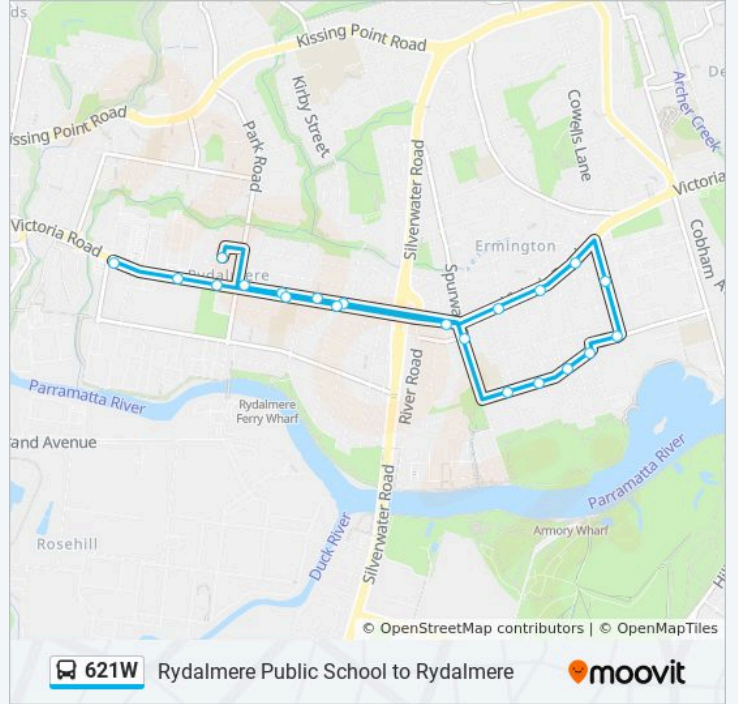

 **621W**

Rydalmere Public School to Rydalmere

Get The App

The 621W bus line Rydalmere Public School to Rydalmere has one route. For regular weekdays, their operation hours are: (1) Rydalmere: 15:22  
Use the Moovit App to find the closest 621W bus station near you and find out when is the next 621W bus arriving.

**Direction: Rydalmere**

21 stops

[VIEW LINE SCHEDULE](#)

- St Mary's School, Myrtle St
- John Carver Reserve, Victoria Rd
- Victoria Rd at Pine Lane
- Victoria Rd opp Alma St
- Victoria Rd before Kirby St
- Spurway St opp Jackson St
- Boronia St before Trumble Ave
- Boronia St opp Boyle St
- Boronia St at Spofforth St
- Boronia St at Atkins Rd
- Hope St at Hughes Ave
- Hughes Ave before Linden Gr
- Victoria Rd at Atkins Rd
- Victoria Rd at Turner St
- Victoria Rd before Trumble Ave
- Betty Cuthbert Ave Shops, Victoria Rd
- Victoria Rd at Patricia St
- Rydalmere Public School, Victoria Rd
- Rydalmere Park, Victoria Rd
- Victoria Rd opp 338
- Victoria Rd at Clyde St

**621W bus Time Schedule**

Rydalmere Route Timetable:

Sunday	Not Operational
Monday	15:22
Tuesday	15:22
Wednesday	15:22
Thursday	15:22
Friday	15:22
Saturday	Not Operational

**621W bus Info**

**Direction:** Rydalmere

**Stops:** 21

**Trip Duration:** 24 min

**Line Summary:**

621W bus time schedules and route maps are available in an offline PDF at [moovitapp.com](https://moovitapp.com). Use the Moovit App to see live bus times, train schedule or subway schedule, and step-by-step directions for all public transit in Sydney.