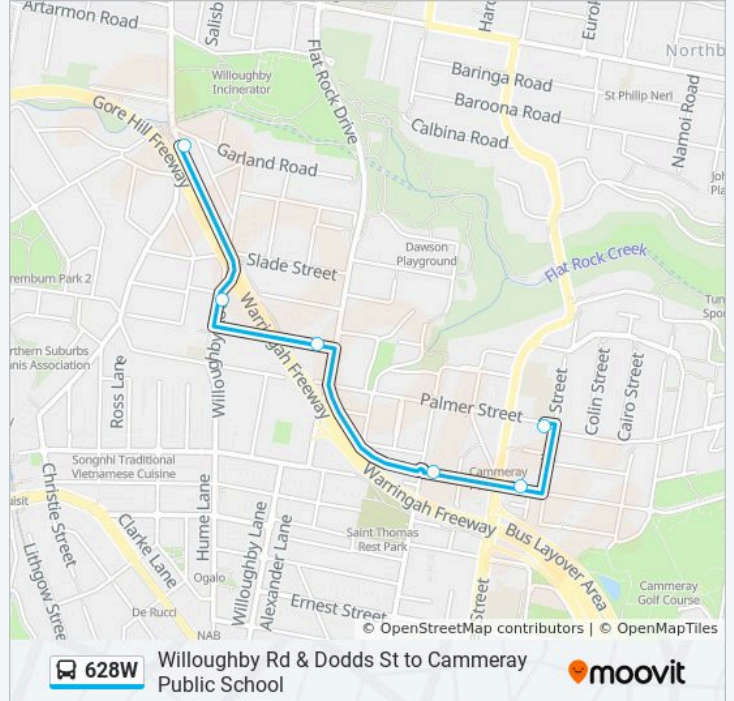

6 stops

[VIEW LINE SCHEDULE](#)

Willoughby Rd after Garland Rd

Willoughby Rd at Dodds St

Merrenburn Ave before Brook St

Amherst St after West St

Amherst St after Miller St

Palmer St opp Cammeray Public School

**Stops:** 6

**Trip Duration:** 9 min

**Line Summary:**

**Direction: Willoughby**

12 stops

[VIEW LINE SCHEDULE](#)

Palmer St opp Cammeray Public School

Miller St opp Cammeray Public School

Willoughby Rd at Julian St

Willoughby Rd before Mowbray Rd

**628W bus Time Schedule**

Willoughby Route Timetable:

Sunday	Not Operational
Monday	15:25 - 15:27
Tuesday	15:25 - 15:27
Wednesday	15:25 - 15:27
Thursday	15:25 - 15:27
Friday	15:25 - 15:27
Saturday	Not Operational

**628W bus Info**

**Direction:** Willoughby

**Stops:** 12

**Trip Duration:** 18 min

**Line Summary:**

628W bus time schedules and route maps are available in an offline PDF at [moovitapp.com](https://moovitapp.com). Use the Moovit App to see live bus times, train schedule or subway schedule, and step-by-step directions for all public transit in Sydney.