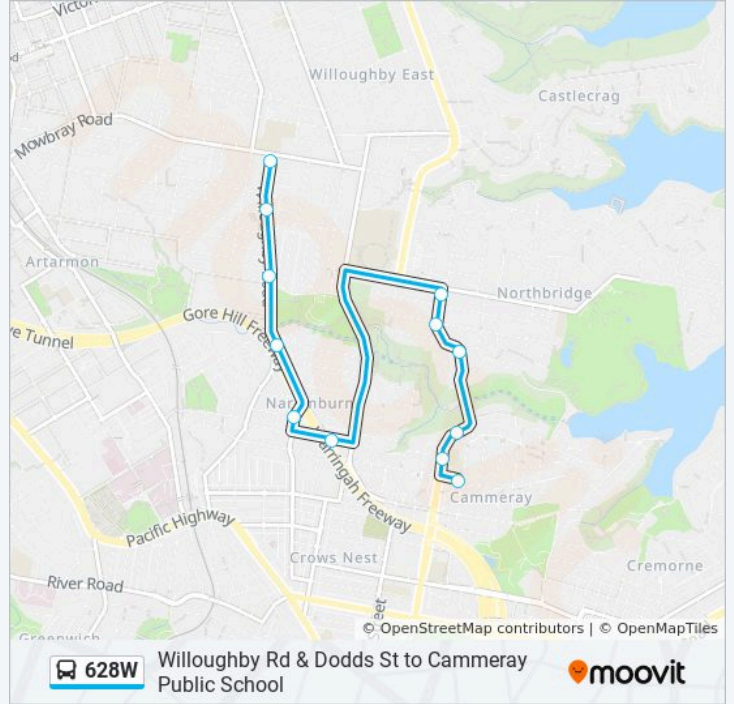

 **628W**

Willoughby Rd & Dodds St to Cammeray Public School

Get The App

The 628W bus line (Willoughby Rd & Dodds St to Cammeray Public School) has 2 routes. For regular weekdays, their operation hours are:

**Stops:** 6

**Trip Duration:** 9 min

**Line Summary:**

**Direction: Willoughby**

12 stops

[VIEW LINE SCHEDULE](#)

Palmer St opp Cammeray Public School

Miller St opp Cammeray Public School

Willoughby Rd at Julian St

Willoughby Rd before Mowbray Rd

**628W bus Time Schedule**

Willoughby Route Timetable:

Sunday	Not Operational
Monday	15:25 - 15:27
Tuesday	15:25 - 15:27
Wednesday	15:25 - 15:27
Thursday	15:25 - 15:27
Friday	15:25 - 15:27
Saturday	Not Operational

**628W bus Info**

**Direction:** Willoughby

**Stops:** 12

**Trip Duration:** 18 min

**Line Summary:**

628W bus time schedules and route maps are available in an offline PDF at [moovitapp.com](https://moovitapp.com). Use the Moovit App to see live bus times, train schedule or subway schedule, and step-by-step directions for all public transit in Sydney.