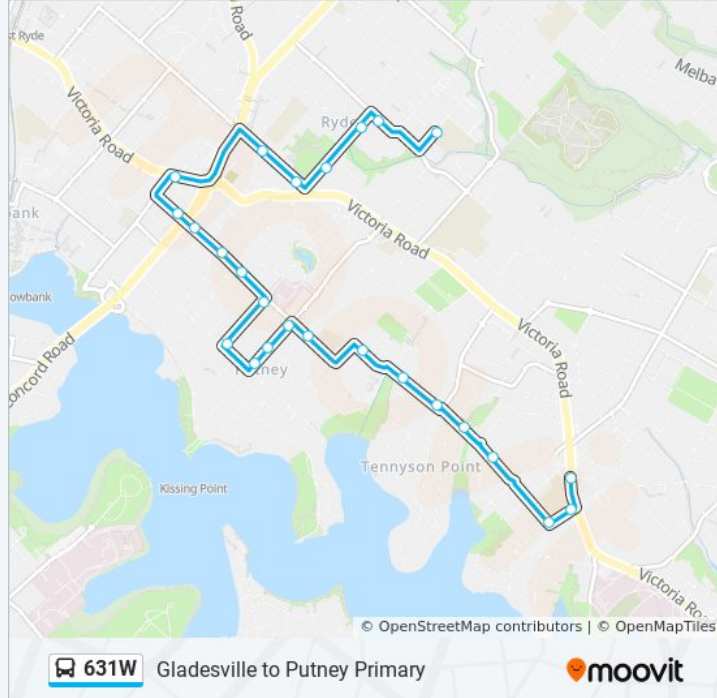

 **631W**

Gladesville to Putney Primary

Get The App

The 631W bus line (Gladesville to Putney Primary) has 2 routes. For regular weekdays, their operation hours are:
 (1) Gladesville: 15:10(2) Putney PS: 08:36
 Use the Moovit App to find the closest 631W bus station near you and find out when is the next 631W bus arriving.

Direction: Gladesville

25 stops

[VIEW LINE SCHEDULE](#)

- Ryde Secondary College, Malvina Rd
- Buffalo Rd opp Kells Rd
- Princes St before Clayton St
- Princes St opp Ryde Park
- Blaxland Rd before Hatton St
- Blaxland Rd opp Top Ryde Community Health Centre
- Victoria Rd at Belmore St
- Morrison Rd before Church St
- Morrison Rd after Church St
- Thomas Bowden Retirement Village, Morrison Rd
- Morrison Rd at Princes St
- Payten St at Morrison Rd
- Payten St at Phillip Rd
- Charles St after Phillip Rd
- Charles St before Morrison Rd
- Charles St at Morrison Rd
- Morrison Rd opp Delange Rd
- Morrison Rd after Acacia Ave
- Bremner Park, Morrison Rd
- Morrison Rd at Tennyson Rd
- Morrison Rd opp Champion Rd

Direction: Gladesville

Stops: 25

Trip Duration: 27 min

Line Summary:

Morrison Rd after Western Cres
 Morrison Rd at Meriton St
 Meriton St at Victoria Rd
 Trim Place, Victoria Rd

Direction: Putney PS

10 stops
[VIEW LINE SCHEDULE](#)

Trim Place, Victoria Rd
 Victoria Rd after Hepburn Ave
 Gerard St opp Evan St
 Western Cres at Tyrell St
 Western Cres before Morrison Rd
 Morrison Rd after Tennyson Rd
 Morrison Rd at Bayview St
 Morrison Rd after Bass St
 Donnelly Park, Morrison Rd
 Morrison Rd at Delange Rd