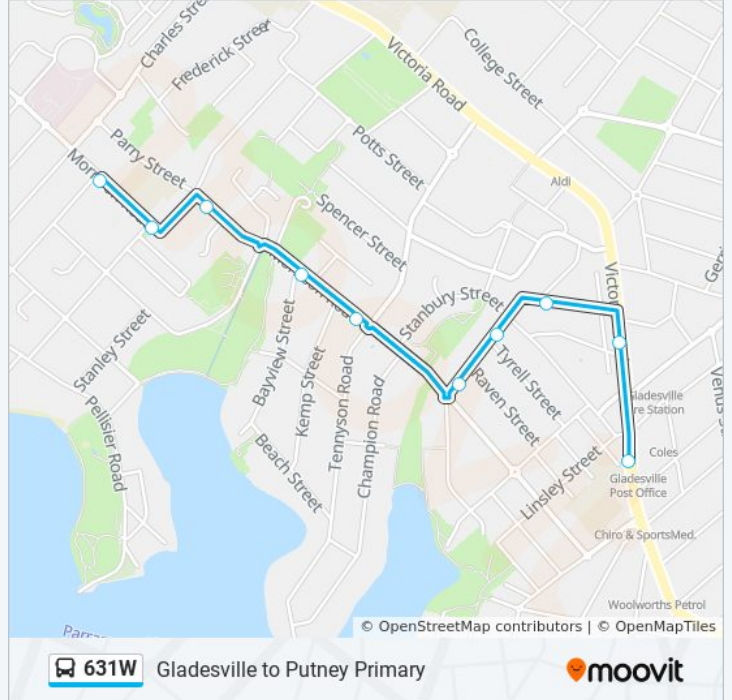

Direction: Gladesville

25 stops

[VIEW LINE SCHEDULE](#)

- Ryde Secondary College, Malvina Rd
- Buffalo Rd opp Kells Rd
- Princes St before Clayton St
- Princes St opp Ryde Park
- Blaxland Rd before Hatton St
- Blaxland Rd opp Top Ryde Community Health Centre
- Victoria Rd at Belmore St
- Morrison Rd before Church St
- Morrison Rd after Church St
- Thomas Bowden Retirement Village, Morrison Rd
- Morrison Rd at Princes St
- Payten St at Morrison Rd
- Payten St at Phillip Rd
- Charles St after Phillip Rd
- Charles St before Morrison Rd
- Charles St at Morrison Rd
- Morrison Rd opp Delange Rd
- Morrison Rd after Acacia Ave
- Bremner Park, Morrison Rd
- Morrison Rd at Tennyson Rd
- Morrison Rd opp Champion Rd

Direction: Gladesville

Stops: 25

Trip Duration: 27 min

Line Summary:

Morrison Rd after Western Cres
 Morrison Rd at Meriton St
 Meriton St at Victoria Rd
 Trim Place, Victoria Rd

Direction: Putney PS

10 stops
[VIEW LINE SCHEDULE](#)

Trim Place, Victoria Rd
 Victoria Rd after Hepburn Ave
 Gerard St opp Evan St
 Western Cres at Tyrell St
 Western Cres before Morrison Rd
 Morrison Rd after Tennyson Rd
 Morrison Rd at Bayview St
 Morrison Rd after Bass St
 Donnelly Park, Morrison Rd
 Morrison Rd at Delange Rd

Direction: Putney PS
Stops: 10
Trip Duration: 6 min
Line Summary:

631W bus time schedules and route maps are available in an offline PDF at moovitapp.com. Use the [Moovit App](#) to see live bus times, train schedule or subway schedule, and step-by-step directions for all public transit in Sydney.