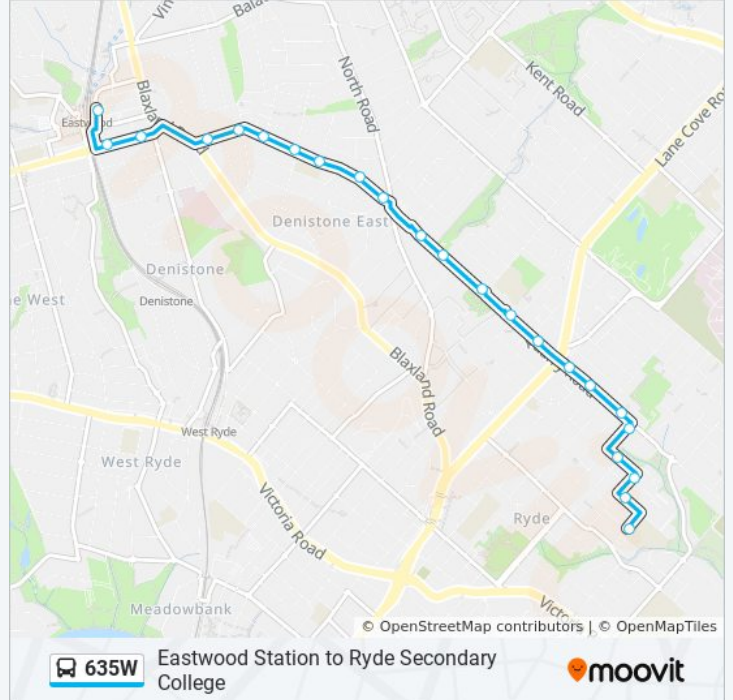

 **635W**

Eastwood Station to Ryde Secondary College

Get The App

The 635W bus line (Eastwood Station to Ryde Secondary College) has 2 routes. For regular weekdays, their operation hours are:

(1) Eastwood Station: 15:05 - 15:10(2) Ryde Sc: 07:48 - 07:55

635W bus Info

Direction: Eastwood Station

Stops: 19

Trip Duration: 20 min

Line Summary:

Direction: Ryde Sc

23 stops

[VIEW LINE SCHEDULE](#)

635W bus Info

Direction: Ryde Sc

Stops: 23

Trip Duration: 16 min

Line Summary:

Gardener Ave at Quarry Rd

Bidgee Rd opp Bidgee Park

Aitchandar Rd opp Bidgee Rd

Forrest Rd after Aitchandar Rd

Ryde Secondary College, Malvina Rd

635W bus time schedules and route maps are available in an offline PDF at moovitapp.com. Use the [Moovit App](#) to see live bus times, train schedule or subway schedule, and step-by-step directions for all public transit in Sydney.