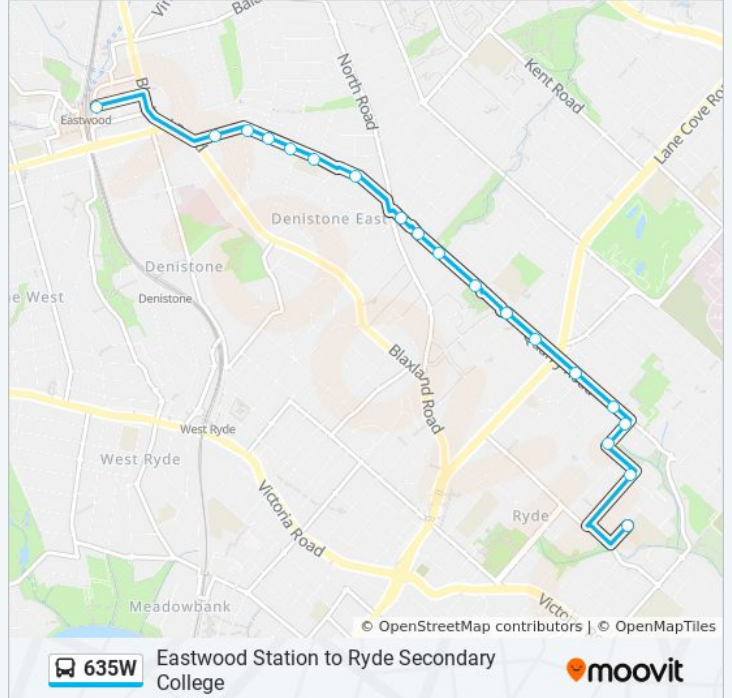

Quarry Rd opp Santa Rosa Park

Quarry Rd opp Olive St

Quarry Rd before North Rd

Colvin Park, Lovell Rd

Denistone East Public School, Lovell Rd

Lovell Rd opp Grove St

Lovell Rd opp Orange St

Lovell Rd at Russell St

Lovell Rd at Hollis Ave

Eastwood Station, Ethel St, Stand E

635W bus Time Schedule

Eastwood Station Route Timetable:

Sunday	Not Operational
Monday	15:05 - 15:10
Tuesday	15:05 - 15:10
Wednesday	15:05 - 15:10
Thursday	15:05 - 15:10
Friday	15:05 - 15:10
Saturday	Not Operational

635W bus Info

Direction: Eastwood Station

Stops: 19

Trip Duration: 20 min

Line Summary:

Direction: Ryde Sc

23 stops

[VIEW LINE SCHEDULE](#)

Eastwood Station, Ethel St, Stand E

First Ave after East Pde

First Ave before Ryedale Rd

Lovell Rd after Blaxland Rd

Lovell Rd at Pickford Ave

Lovell Rd at Orange St

Lovell Rd at Grove St

Lovell Rd opp Denistone East Public School