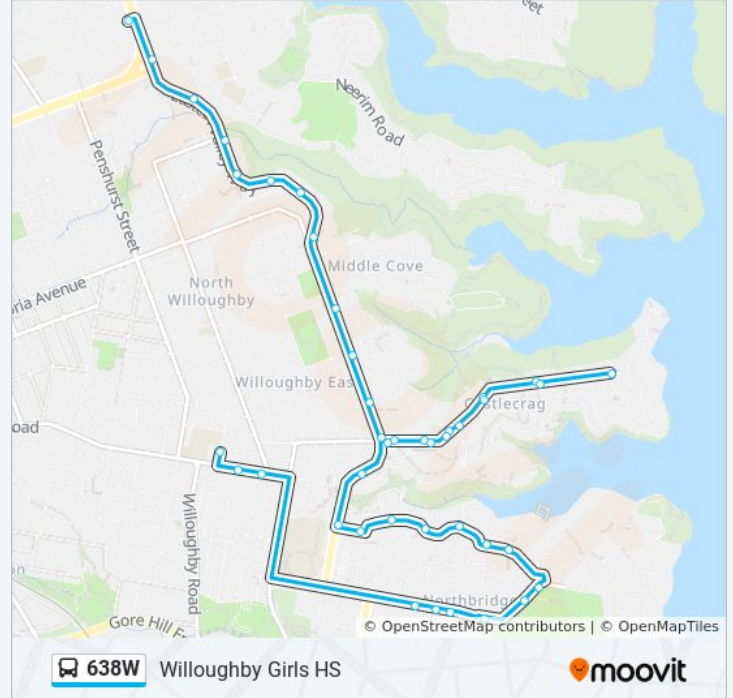

 **638W**

Willoughby Girls HS

Get The App

The 638W bus line Willoughby Girls HS has one route. For regular weekdays, their operation hours are:

(1) Willoughby Girls HS: 08:14

Use the Moovit App to find the closest 638W bus station near you and find out when is the next 638W bus arriving.

**Direction: Willoughby Girls HS**

41 stops

[VIEW LINE SCHEDULE](#)

- Addison Ave at Babbage Rd
- Clive St at Malvern Ave
- Eastern Valley Way at Deepwater Rd
- Eastern Valley Way opp Smith St
- The Willis Recreation & Sports Centre, Eastern Valley Way
- 323 Eastern Valley Way
- 295 Eastern Valley Way
- Eastern Valley Way opp Victoria Ave
- Eastern Valley Way opp McClelland St
- Eastern Valley Way opp Robert St
- Eastern Valley Way after Sunnyside Cres
- Eastern Valley Way at Edinburgh Rd
- Edinburgh Rd at Raeburn Ave
- Edinburgh Rd at Charles St
- Glenaeon Rudolf Steiner School, Edinburgh Rd
- Edinburgh Rd at Sunnyside Cres
- 209 Edinburgh Rd
- Edinburgh Rd at Linden Way
- 208 Edinburgh Rd
- Edinburgh Rd opp Sunnyside Cres
- Castlecrag Private Hospital, Edinburgh Rd

**Stops:** 41

**Trip Duration:** 34 min

**Line Summary:**

Edinburgh Rd opp Glенаeon Rudolf Steiner School

Edinburgh Rd opp Charles St

Edinburgh Rd at Eastern Valley Way

Eastern Valley Way before Morotai Cres

Mowbray Rd at Chiltern Rd

Willoughby Girls High School, Keary St, Stand 5

638W bus time schedules and route maps are available in an offline PDF at [moovitapp.com](https://moovitapp.com). Use the Moovit App to see live bus times, train schedule or subway schedule, and step-by-step directions for all public transit in Sydney.