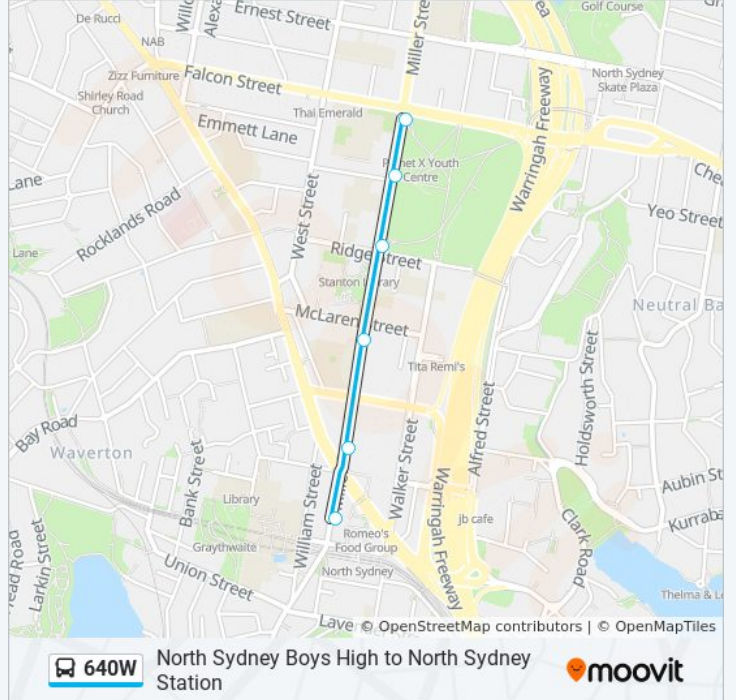

### Direction: North Sydney Station

6 stops

[VIEW LINE SCHEDULE](#)

Miller St at Falcon St

Miller St opp Carlow St

North Sydney Oval, Miller St

Miller St after McLaren St

Miller St before Pacific Hwy

Miller St before Blue St

### 640W bus Time Schedule

North Sydney Station Route Timetable:

Sunday	Not Operational
Monday	Not Operational
Tuesday	14:38
Wednesday	Not Operational
Thursday	Not Operational
Friday	Not Operational
Saturday	Not Operational

### 640W bus Info

**Direction:** North Sydney Station

**Stops:** 6

**Trip Duration:** 9 min

**Line Summary:**

640W bus time schedules and route maps are available in an offline PDF at [moovitapp.com](https://moovitapp.com). Use the [Moovit App](#) to see live bus times, train schedule or subway schedule, and step-by-step directions for all public transit in Sydney.