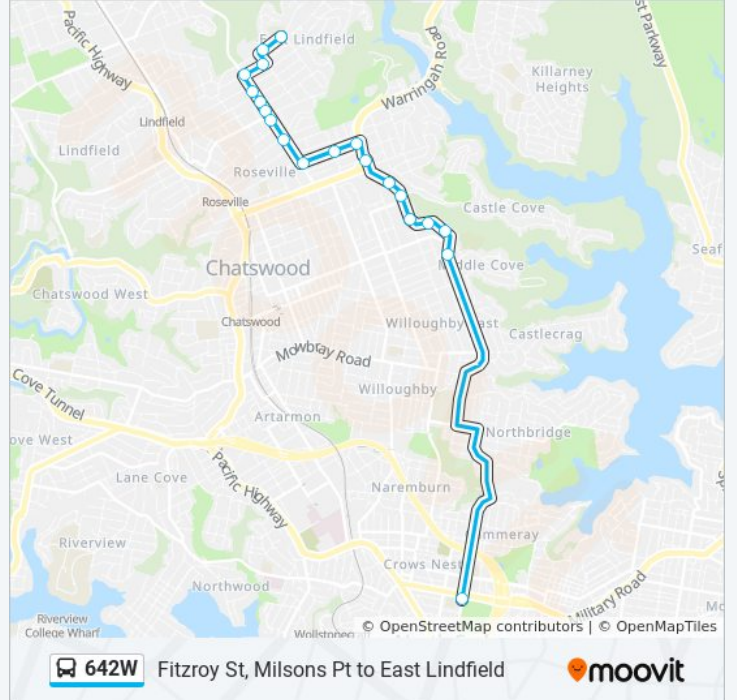

Use the Moovit App to find the closest 642W bus station near you and find out when is the next 642W bus arriving.

Direction: East Lindfield

20 stops

[VIEW LINE SCHEDULE](#)

Miller St before Falcon St

Eastern Valley Way at Victoria Ave

Addison Ave at Moore St

Roseville Public School, Addison Ave

Archbold Rd at Roseville Ave

Archbold Rd before Clanville Rd

Archbold Rd after Clanville Rd

Archbold Rd before Chelmsford Rd

Archbold Rd after Chelmsford Rd

Owen St at Archbold Rd

Owen St before Sydney Rd

Tryon Rd at Loombah Ave

Lindfield East Public School, Tryon Rd

642W bus Time Schedule

East Lindfield Route Timetable:

Sunday	Not Operational
Monday	15:26
Tuesday	15:26
Wednesday	Not Operational
Thursday	15:26
Friday	15:26
Saturday	Not Operational

642W bus Info

Direction: East Lindfield

Stops: 20

Trip Duration: 25 min

Line Summary:

642W bus time schedules and route maps are available in an offline PDF at moovitapp.com. Use the [Moovit App](#) to see live bus times, train schedule or subway schedule, and step-by-step directions for all public transit in Sydney.