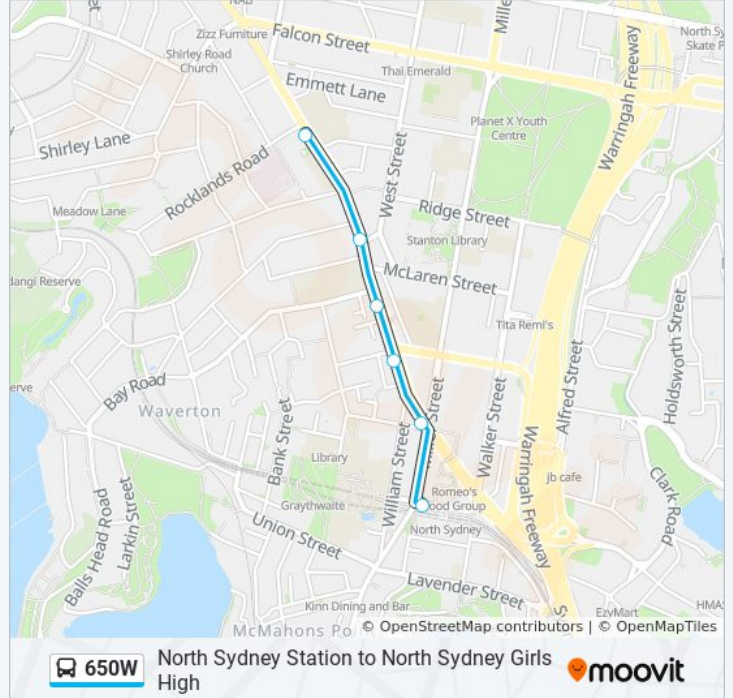

 650W

North Sydney Station to North Sydney Girls High

Get The App

The 650W bus line (North Sydney Station to North Sydney Girls High) has 2 routes. For regular weekdays, their operation hours are:

(1) North Sydney Girls HS: 08:38(2) North Sydney Station: 15:20 - 15:26

Use the Moovit App to find the closest 650W bus station near you and find out when is the next 650W bus arriving.

Direction: North Sydney Girls HS

6 stops

[VIEW LINE SCHEDULE](#)

- North Sydney Station, Blue St, Stand A
- Pacific Hwy at Mount St
- Pacific Hwy at Berry St
- Pacific Hwy before Bay Rd
- Pacific Hwy opp West St
- Pacific Hwy opp North Sydney Girls High School

650W bus Time Schedule

North Sydney Girls HS Route Timetable:

Sunday	Not Operational
Monday	08:38
Tuesday	08:38
Wednesday	08:38
Thursday	08:38
Friday	08:38
Saturday	Not Operational

650W bus Info

Direction: North Sydney Girls HS

Stops: 6

Trip Duration: 6 min

Line Summary:

Direction: North Sydney Station

4 stops

[VIEW LINE SCHEDULE](#)

North Sydney Girls High School, David St

North Sydney Girls High School, Pacific Hwy