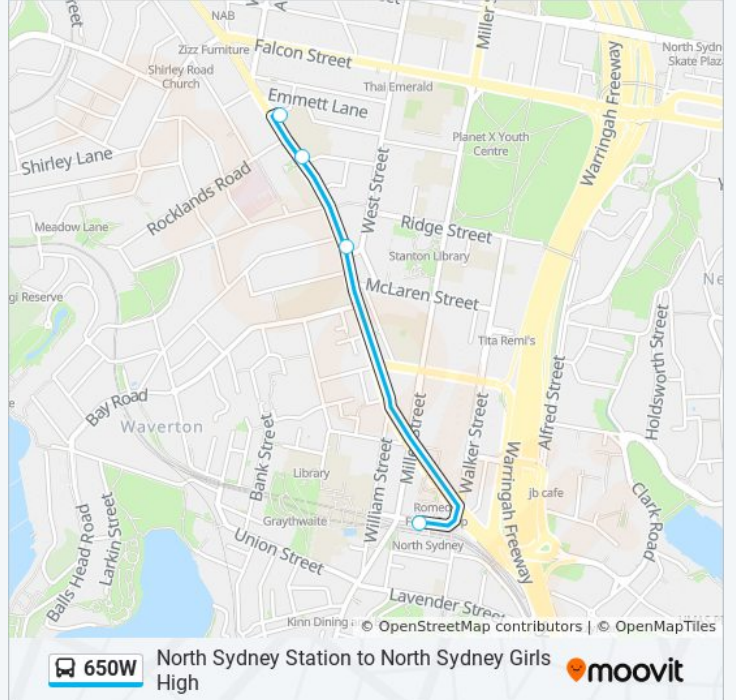

Use the Moovit App to find the closest 650W bus station near you and find out when is the next 650W bus arriving.

Direction: North Sydney Girls HS

6 stops

[VIEW LINE SCHEDULE](#)

- North Sydney Station, Blue St, Stand A
- Pacific Hwy at Mount St
- Pacific Hwy at Berry St
- Pacific Hwy before Bay Rd
- Pacific Hwy opp West St
- Pacific Hwy opp North Sydney Girls High School

Stops: 6

Trip Duration: 6 min

Line Summary:

Direction: North Sydney Station

4 stops

[VIEW LINE SCHEDULE](#)

North Sydney Girls High School, David St

North Sydney Girls High School, Pacific Hwy

Pacific Hwy at West St

North Sydney Station, Blue St, Stand C

650W bus Time Schedule

North Sydney Station Route Timetable:

Sunday	Not Operational
Monday	15:20 - 15:26
Tuesday	15:20 - 15:26
Wednesday	15:20 - 15:26
Thursday	15:20 - 15:26
Friday	15:20 - 15:26
Saturday	Not Operational

650W bus Info

Direction: North Sydney Station

Stops: 4

Trip Duration: 5 min

Line Summary:

650W bus time schedules and route maps are available in an offline PDF at moovitapp.com. Use the Moovit App to see live bus times, train schedule or subway schedule, and step-by-step directions for all public transit in Sydney.