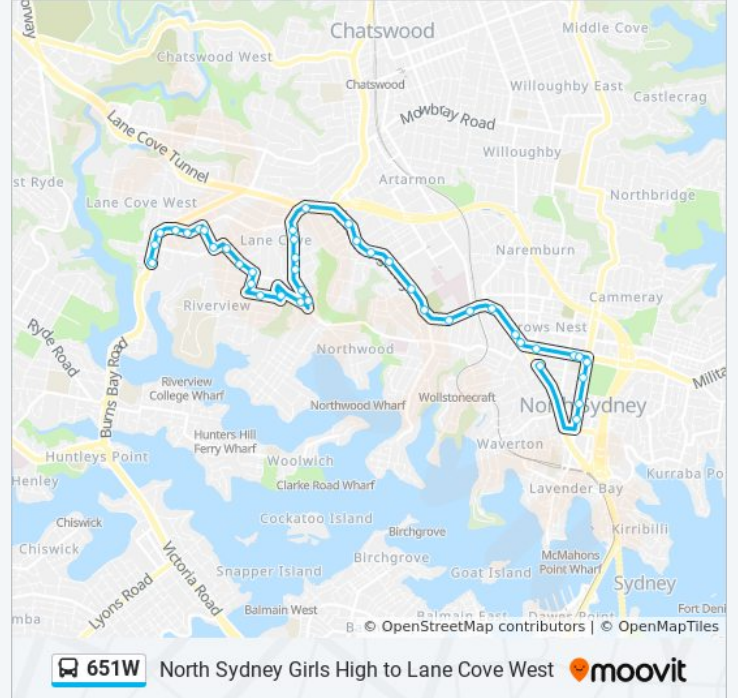

Longueville Rd opp Lane Cove Public School

St Michael's Parish, Longueville Rd

Longueville Rd opp St Michael's Primary School

Longueville Rd opp Currambena Public School

River Rd West at William Edward St

Warraroon Rd opp Yallabee Rd

Yallabee Rd opp Wangalla Rd

Marjorie York Park, Tambourine Bay Rd

River Rd West at Tambourine Bay Rd

River Rd West at Fox St

River Rd West before Bridge St

Ross Smith Pde at Bridge St

Ross Smith Pde after Matthews Ave

Burns Bay Rd opp Fig Tree St

Burns Bay Rd at Garthowen Ave

Burns Bay Rd before Best St

Burns Bay Rd opp Cullen St

Burns Bay Rd at Penrose St

Burns Bay Rd at Cope St

Cope St opp Caroline Chisholm Aged Care Facility

651W bus time schedules and route maps are available in an offline PDF at moovitapp.com. Use the Moovit App to see live bus times, train schedule or subway schedule, and step-by-step directions for all public transit in Sydney.

© 2024 Moovit - All Rights Reserved