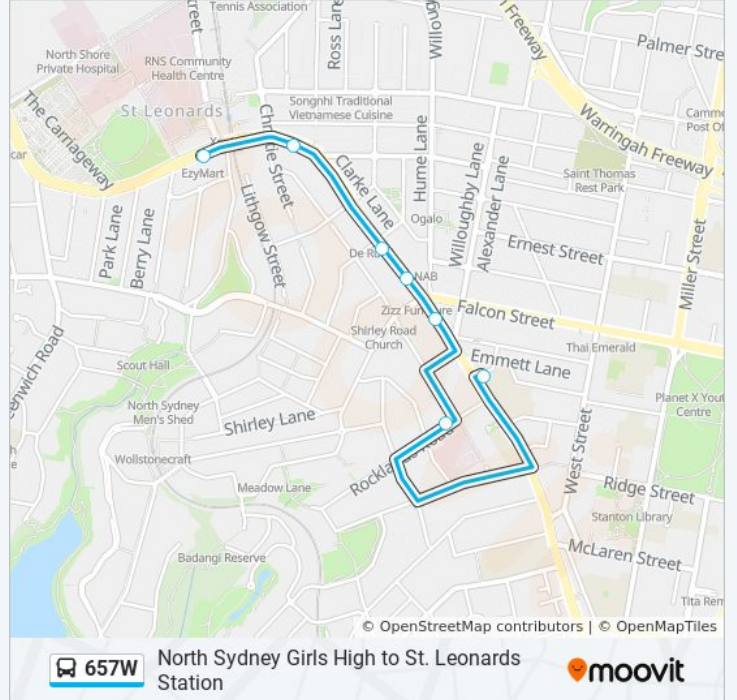

 **657W**

North Sydney Girls High to St. Leonards Station

Get The App

The 657W bus line North Sydney Girls High to St. Leonards Station has one route. For regular weekdays, their operation hours are:

(1) St. Leonards Station: 15:22 - 15:24

Use the Moovit App to find the closest 657W bus station near you and find out when is the next 657W bus arriving.

Direction: St. Leonards Station

7 stops

[VIEW LINE SCHEDULE](#)

- North Sydney Girls High School, David St
- Rocklands Rd opp Mater Private Hospital
- Pacific Hwy opp Alexander St
- Pacific Hwy after Shirley Rd
- Pacific Hwy at Hume St
- Pacific Hwy before Christie St
- St Leonards Station, Pacific Hwy, Stand B

657W bus Time Schedule

St. Leonards Station Route Timetable:

Sunday	Not Operational
Monday	15:22 - 15:24
Tuesday	15:22 - 15:24
Wednesday	15:22 - 15:24
Thursday	15:22 - 15:24
Friday	15:22 - 15:24
Saturday	Not Operational

657W bus Info

Direction: St. Leonards Station

Stops: 7

Trip Duration: 7 min

Line Summary:

657W bus time schedules and route maps are available in an offline PDF at moovitapp.com. Use the [Moovit App](#) to see live bus times, train schedule or subway schedule, and step-by-step directions for all public transit in Sydney.